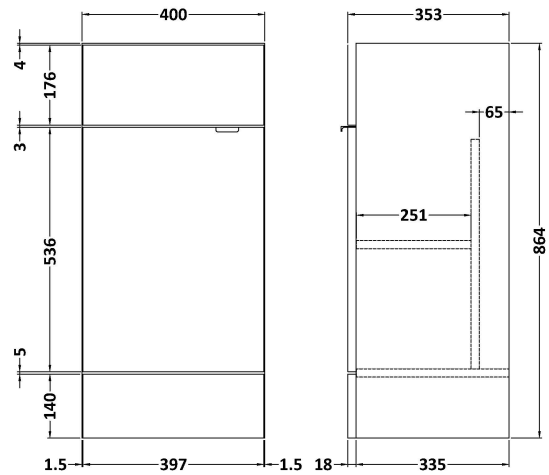

## CUSTOMER DATA SHEET - FURNITURE

SALES CODE: OFF104

DESCRIPTION: 400 Vanity Unit (355mm Deep)

### PRODUCT DIMENSIONS

Height (mm)	Width (mm)	Depth (mm)	Nett Wgt Kg
864	400	355	15.5

### PACKAGING DIMENSIONS

Height (mm)	Width (mm)	Depth (mm)	Gross Wgt Kg
375	425	875	16

### OUTER BOX DIMENSIONS (If Applicable)

Height (mm)	Width (mm)	Depth (mm)	Gross Wgt Kg
Barcode	5055275817292		