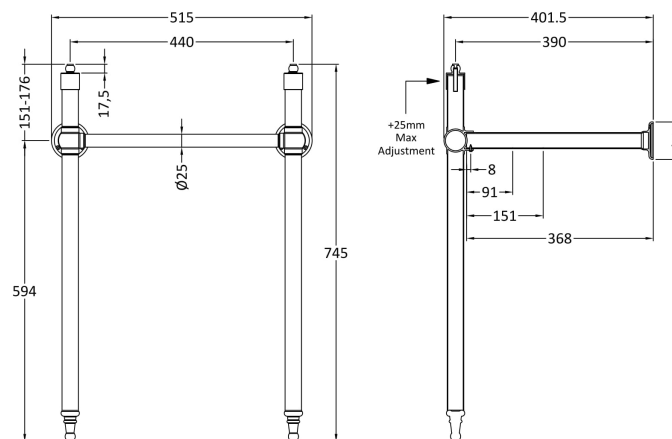

Sales Code: NLA001

Description: Universal Basin Frame

Product Dimensions

Length (mm):	
Width (mm):	515
Height (mm):	745
Depth (mm):	390
Nett Weight (kg):	3.6

Packaging Dimensions

Height (mm):	840
Width (mm):	540
Depth (mm):	90
Gross Weight (kg):	3.6

Packaging Data

Box Colour:	Brown Cardboard Box
Box Qty:	1
Label Size:	100 x 50
Label Colour:	White Label
Label Qty:	2

Outer Box Dimensions (If Applicable)

Height (mm):	
Width (mm):	
Length (mm):	
Depth (mm):	
Gross Weight (kg):	
Barcode:	5055369080823

Product Details

Country of Origin:	China
Fitting Instruction:	Yes
CE Certification:	N/A
Product Material:	Stainless Steel
Heating Element Wattage:	Not Applicable
Colour/Finish:	Chrome
Product Diameter:	N/A
Connection Size:	Not Applicable