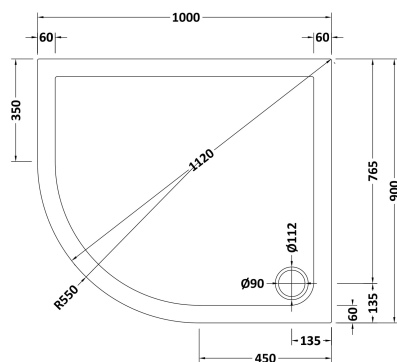

Sales Code: TR71110

Description: Offset Tray Lh 1000 X 900

Product Dimensions

Length (mm):	1000
Width (mm):	900
Height (mm):	40
Nett Weight (kg):	31.92

Packaging Dimensions

Length (mm):	1040
Width (mm):	940
Height (mm):	85
Gross Weight (kg):	31.94

Packaging Data

Box Colour:	Shrinkwrap & Polystyrene
Box Qty:	1
Label Size:	100 x 50
Label Colour:	White Label
Label Qty:	2

Outer Box Dimensions (If Applicable)

Length (mm):	
Width (mm):	
Height (mm):	
Gross Weight (kg):	
Barcode:	5056211813439

Product Details

Country of Origin:	United Kingdom
Fitting Instruction:	Yes
CE Certification:	Yes
Colour/Finish:	Slate Grey
Product Material:	Acrylic Capped ABS Caco3 & Pu
Material Colour Reference:	Slate Grey
Radius:	550
Waste Required (mm):	90
Compatible with Leg Kit:	Yes