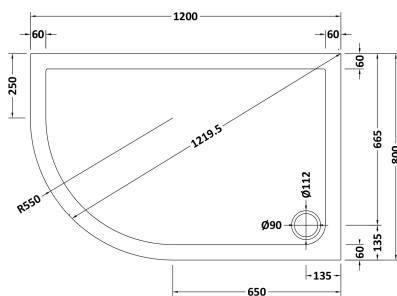

Sales Code: TR71112

Description: Offset Tray Lh 1200 X 800

Product Dimensions

Length (mm):	1200
Width (mm):	800
Height (mm):	40
Nett Weight (kg):	25.27

Packaging Dimensions

Length (mm):	1240
Width (mm):	840
Height (mm):	85
Gross Weight (kg):	25.29

Packaging Data

Box Colour:	Shrinkwrap & Polystyrene
Box Qty:	1
Label Size:	100 x 50
Label Colour:	White Label
Label Qty:	2

Outer Box Dimensions (If Applicable)

Length (mm):	
Width (mm):	
Height (mm):	
Gross Weight (kg):	
Barcode:	5056211813453

Product Details

Country of Origin:	United Kingdom
Fitting Instruction:	Yes
CE Certification:	Yes
Colour/Finish:	Slate Grey
Product Material:	Acrylic Capped ABS Caco3 & Pu
Material Colour Reference:	Slate Grey
Radius:	550
Waste Required (mm):	90
Compatible with Leg Kit:	Yes