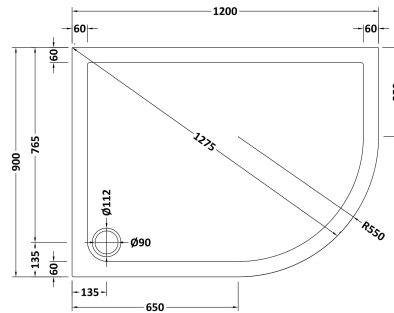

Sales Code: TR71115

Description: Offset Tray Rh 1200 X 900

Product Dimensions

Length (mm):	1200
Width (mm):	900
Height (mm):	40
Nett Weight (kg):	28.6

Packaging Dimensions

Length (mm):	1240
Width (mm):	940
Height (mm):	85
Gross Weight (kg):	28.62

Packaging Data

Box Colour:	Shrinkwrap & Polystyrene
Box Qty:	1
Label Size:	100 x 50
Label Colour:	White Label
Label Qty:	2

Outer Box Dimensions (If Applicable)

Length (mm):	
Width (mm):	
Height (mm):	
Gross Weight (kg):	
Barcode:	5056211813484

Product Details

Country of Origin:	United Kingdom
Fitting Instruction:	Yes
CE Certification:	Yes
Colour/Finish:	Slate Grey
Product Material:	Acrylic Capped ABS Caco3 & Pu
Material Colour Reference:	Slate Grey
Radius:	550
Waste Required (mm):	90
Compatible with Leg Kit:	Yes