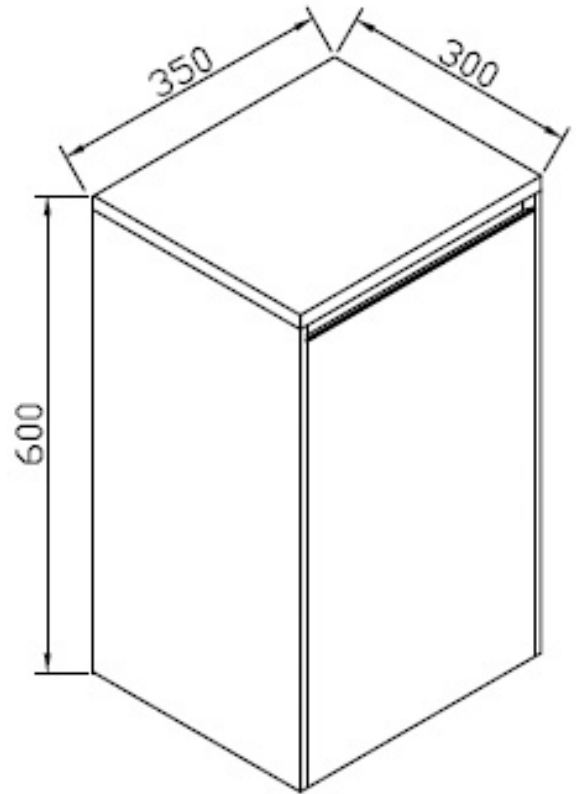

CUSTOMER DATA SHEET - FURNITURE

SALES CODE: CAB381

DESCRIPTION: Erin Side Cabinet

PRODUCT DIMENSIONS

Height (mm)	Width (mm)	Depth (mm)	Nett Wgt Kg
600	350	300	14.3

PACKAGING DIMENSIONS

Height (mm)	Width (mm)	Length (mm)	Gross Wgt Kg
350	300	600	14.3

PACKAGING DATA

Box Colour	Brown Cardboard Box		
Box Qty	1	Label Colour	White Label
Label Size	100 x 50	Label Qty	2

OUTER BOX DIMENSIONS (If Applicable)

Height (mm)	Width (mm)	Depth (mm)	Gross Wgt Kg
Barcode	5055369068241		

PRODUCT DETAILS

Country of Origin	China	Certification	FSC	Yes	CE	N/A
Fitting Instruction	Yes	Colour	Light Oak			
Constr' Method	Cam & Wood Dowel	Constr' Type	Rigid			
Cabinet Finish	MFC Textured Woodgrain	Fascia Finish	MFC Textured Woodgrain			
Cab Thickness (mm)	18	Fas Thickness (mm)	18			
Drawer Included	No	Drawer Type	Not Applicable			
No of Shelves	1	Hinge Type	95 Degree Inset Clip-On S/C			
Hinge Inc'	Yes	Adjustable Legs	No			
Fixings Inc'	Yes	Handle Style	Modern			
Handle Inc'	Yes	Waste Shroud	No			
Handle Type	Profile					