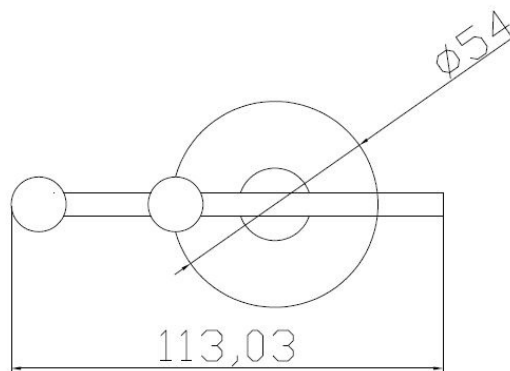

Sales Code: LH311

Description: Traditional Double Robe Hook

Product Dimensions

Length (mm):	
Width (mm):	54
Height (mm):	113
Depth (mm):	100
Nett Weight (kg):	0.25

Packaging Dimensions

Height (mm):	131
Width (mm):	125
Depth (mm):	61
Gross Weight (kg):	0.25

Packaging Data

Box Colour:	White Cardboard Box
Box Qty:	1
Label Size:	100 x 50
Label Colour:	White Label
Label Qty:	2

Outer Box Dimensions (If Applicable)

Height (mm):	330
Width (mm):	650
Length (mm):	
Depth (mm):	
Gross Weight (kg):	13
Barcode:	5055146101529

Product Details

Country of Origin:	China
Fitting Instruction:	No
CE Certification:	N/A
Product Material:	Brass
Heating Element Wattage:	Not Applicable
Colour/Finish:	Chrome
Product Diameter:	Not Applicable
Connection Size:	Not Applicable