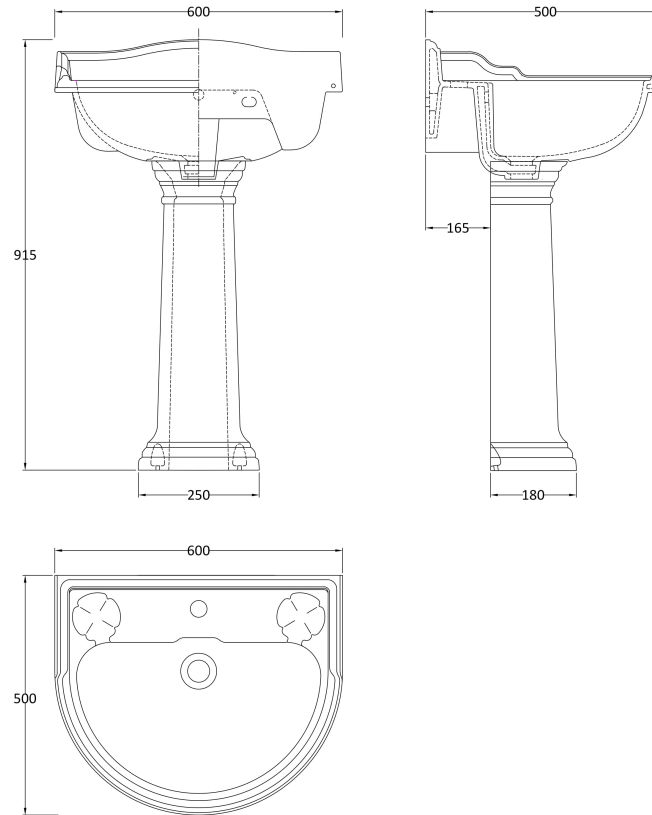

Sales Code: Crt002

Description: Ryther Basin & Pedestal

Packaging Details

Barcode: 5055275814291

Sales Code: NCA103

Description: Full Pedestal

Product Dimensions

Height (mm):	650
Width (mm):	280
Depth (mm):	180
Nett Weight (kg):	8.9

Packaging Dimensions

Height (mm):	660
Width (mm):	275
Depth (mm):	190
Gross Weight (kg):	9.4

Packaging Data

Box Colour:	Brown Cardboard Box - Printed
Box Qty:	1
Label Size:	100 x 50
Label Colour:	Not Applicable
Label Qty:	0

Outer Box Dimensions (If Applicable)

Height (mm):	
Width (mm):	
Depth (mm):	
Gross Weight (kg):	
Barcode:	5055369026159

Product Details

Country of Origin:	China
Fitting Instruction:	No
Certification:	CE: N/A WRAS: N/A WRAS No: N/A
Product Material:	Vitreous China
Fixing Supplied:	No

Sales Code: NCA102

Description: 600mm Basin 1Th

Product Dimensions

Height (mm):	291
Width (mm):	600
Depth (mm):	500
Nett Weight (kg):	18.2

Packaging Dimensions

Height (mm):	330
Width (mm):	620
Depth (mm):	500
Gross Weight (kg):	18.8