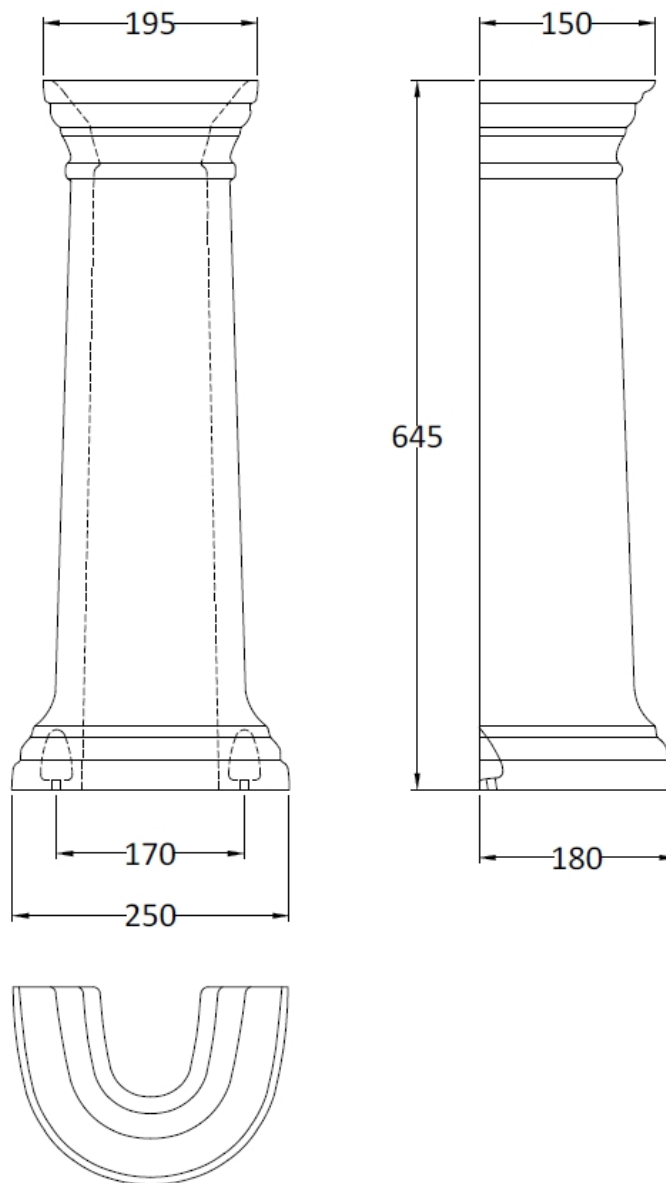

Sales Code: Crt002

Description: Ryther Basin & Pedestal

Packaging Details

Barcode: 5055275814291

Sales Code: NCA103

Description: Full Pedestal

Product Dimensions

Height (mm):	650
Width (mm):	280
Depth (mm):	180
Nett Weight (kg):	8.9

Packaging Dimensions

Height (mm):	660
Width (mm):	275
Depth (mm):	190
Gross Weight (kg):	9.4

Packaging Data

Box Colour:	Brown Cardboard Box - Printed
Box Qty:	1
Label Size:	100 x 50
Label Colour:	Not Applicable
Label Qty:	0

Outer Box Dimensions (If Applicable)

Height (mm):	
Width (mm):	
Depth (mm):	
Gross Weight (kg):	
Barcode:	5055369026159

Product Details

Country of Origin:	China
Fitting Instruction:	No
Certification:	CE: N/A WRAS: N/A WRAS No: N/A
Product Material:	Vitreous China
Fixing Supplied:	No

Sales Code: NCA102

Description: 600mm Basin 1Th

Product Dimensions

Height (mm):	291
Width (mm):	600
Depth (mm):	500
Nett Weight (kg):	18.2

Packaging Dimensions

Height (mm):	330
Width (mm):	620
Depth (mm):	500
Gross Weight (kg):	18.8