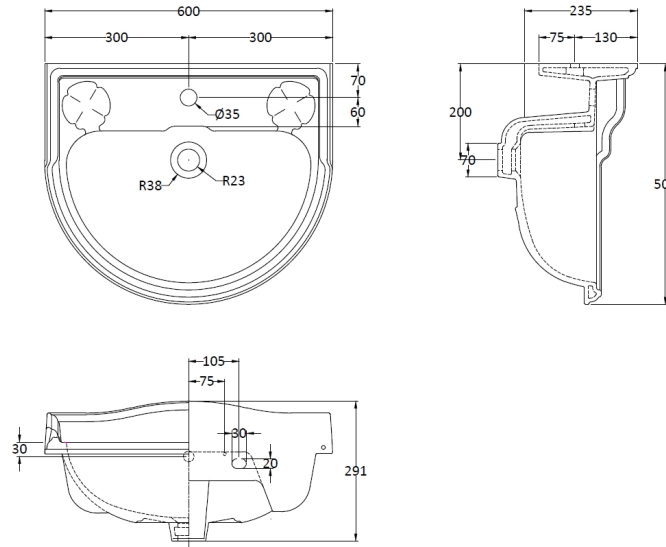

Packaging Dimensions

Height (mm):	660
Width (mm):	275
Depth (mm):	190
Gross Weight (kg):	9.4

Packaging Data

Box Colour:	Brown Cardboard Box - Printed
Box Qty:	1
Label Size:	100 x 50
Label Colour:	Not Applicable
Label Qty:	0

Outer Box Dimensions (If Applicable)

Height (mm):	
Width (mm):	
Depth (mm):	
Gross Weight (kg):	
Barcode:	5055369026159

Product Details

Country of Origin:	China
Fitting Instruction:	No
Certification:	CE: N/A WRAS: N/A WRAS No: N/A
Product Material:	Vitreous China
Fixing Supplied:	No

Cisterns: Operating Type: Not Applicable Fittings: Not Applicable
Lever Type: Not Applicable

Basins: Tap Hole: Not Applicable Chain Stay Hole: Not Applicable
Template: Not Applicable Waste Type Req: Not Applicable
Overflow Inc: Not Applicable Overflow Cover: Not Applicable
Inner Bowl Depth (mm): N/A

Sales Code: NCA102

Description: 600mm Basin 1Th

Product Dimensions

Height (mm):	291
Width (mm):	600
Depth (mm):	500
Nett Weight (kg):	18.2

Packaging Dimensions

Height (mm):	330
Width (mm):	620
Depth (mm):	500
Gross Weight (kg):	18.8