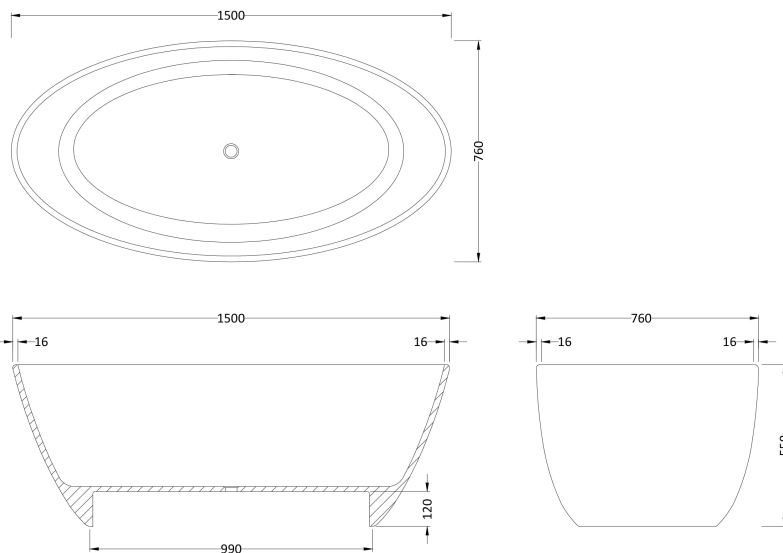

Sales Code: NBB001

Description: Grace Round Freestanding Bath 1510 X 760

Product Dimensions

Length (mm):	1510
Width (mm):	760
Depth (mm):	550
Nett Weight (kg):	75

Packaging Dimensions

Length (mm):	1530
Width (mm):	800
Depth (mm):	580
Gross Weight (kg):	75

Packaging Data

Box Colour:	Brown Cardboard Box
Box Qty:	1
Label Size:	100 x 50
Label Colour:	White Label
Label Qty:	1

Outer Box Dimensions (If Applicable)

Length (mm):	
Width (mm):	
Height (mm):	
Gross Weight (kg):	
Barcode:	5055275895863

Product Details

Country of Origin:	South Africa
Fitting Instruction:	Yes
Certification:	FSC: No CE: No
Material Colour Reference:	European White
Product Material:	Cian Solid Surface
Material Thickness:	16mm
Volume (Ltr):	150
Displaced Capacity:	80
Leg Set Included:	Not Applicable
Waste Included:	Waste Included
Drilled/Undrilled:	Undrilled For Taps
Includes Grips:	No Grips Supplied
Embossed:	No
No of Tapholes:	None
Anti-Slip:	No