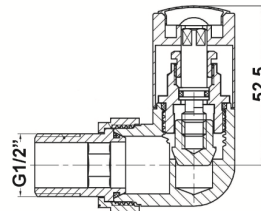

Sales Code: HT321

Description: Corner - Minimalist Rad Valve

Diagram shown is the valve with 'handwheel' control

Diagram shown is the valve with 'lockshield' control

### Product Dimensions

Height (mm):	70
Width (mm):	68
Depth (mm):	49
Length (mm):	
Nett Weight (kg):	0.62

### Packaging Dimensions

Height (mm):	60
Width (mm):	90
Length (mm):	95
Gross Weight (kg):	0.62

### Outer Box Dimensions (If Applicable)

Height (mm):	
Width (mm):	
Length (mm):	
Gross Weight (kg):	
Barcode:	5055275871034