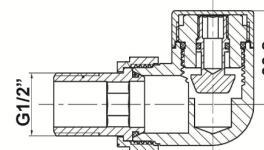

Sales Code: HT321

Description: Corner - Minimalist Rad Valve

Diagram shown is the valve with 'handwheel' control

Diagram shown is the valve with 'lockshield' control

### Product Dimensions

Height (mm):	70
Width (mm):	68
Depth (mm):	49
Length (mm):	
Nett Weight (kg):	0.62

### Packaging Dimensions

Height (mm):	60
Width (mm):	90
Length (mm):	95
Gross Weight (kg):	0.62

### Outer Box Dimensions (If Applicable)

Height (mm):	
Width (mm):	
Length (mm):	
Gross Weight (kg):	
Barcode:	5055275871034