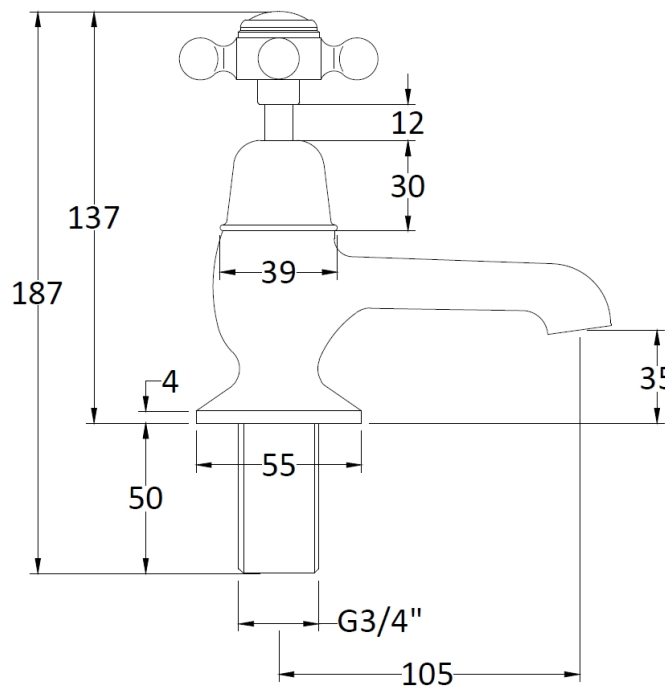

Sales Code: BC402DX

Description: Topaz Black Dome Bath Taps

### Product Dimensions

Height (mm):	137
Width (mm):	66
Depth (mm):	119
Length (mm):	
Nett Weight (kg):	1.89

### Packaging Dimensions

Height (mm):	55
Width (mm):	160
Depth (mm):	260
Gross Weight (kg):	1.89

### Outer Box Dimensions (If Applicable)

Height (mm):	300
Width (mm):	270
Depth (mm):	500
Length (mm):	
Gross Weight (kg):	
Barcode:	5055275871393