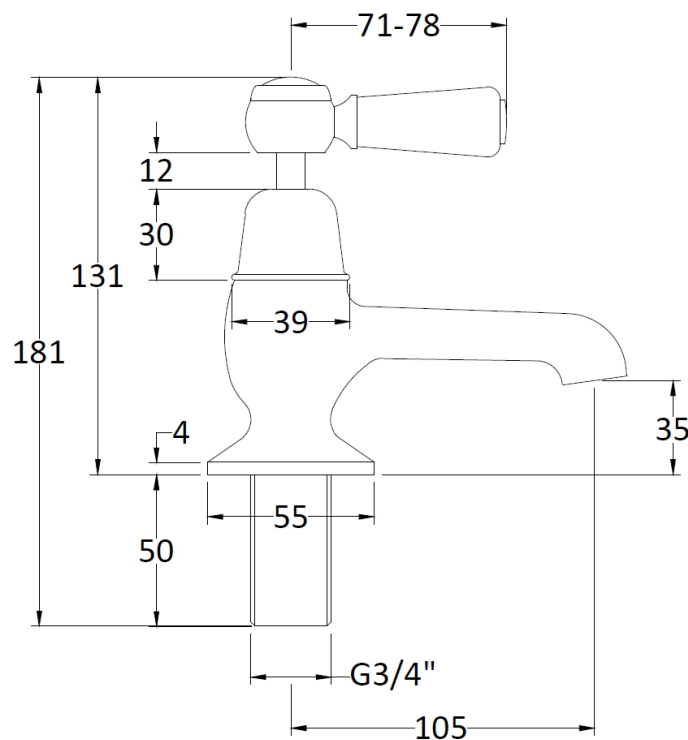

Sales Code: BC402DL

Description: Topaz Black Lever Bath Taps

Product Dimensions

| | |
|-------------------|-----|
| Height (mm): | 141 |
| Width (mm): | 66 |
| Depth (mm): | 138 |
| Length (mm): | |
| Nett Weight (kg): | 1.7 |

Packaging Dimensions

| | |
|--------------------|-----|
| Height (mm): | 55 |
| Width (mm): | 160 |
| Depth (mm): | 260 |
| Gross Weight (kg): | 1.9 |

Packaging Data

| | |
|---------------|---------------------|
| Box Colour: | White Cardboard Box |
| Box Qty: | 1 |
| Label Size: | 100 x 50 |
| Label Colour: | White Label |
| Label Qty: | 1 |

Outer Box Dimensions (If Applicable)

| | |
|--------------------|---------------|
| Height (mm): | 360 |
| Width (mm): | 495 |
| Depth (mm): | 280 |
| Length (mm): | |
| Gross Weight (kg): | |
| Barcode: | 5055275868010 |

| | | | | | |
|------------------------------|------------------|---------------|-------------|-------------|-------------|
| Flow Rates: (Litres Per Min) | 0.1 bar: 8.4 | 0.5 bar: 21.3 | 1 bar: 30.7 | 2 bar: 43.7 | 3 bar: 46.8 |
| Pipe Size: | 22 mm (3/4" Bsp) | | | | |
| Pipe Centres: | N/A | | | | |