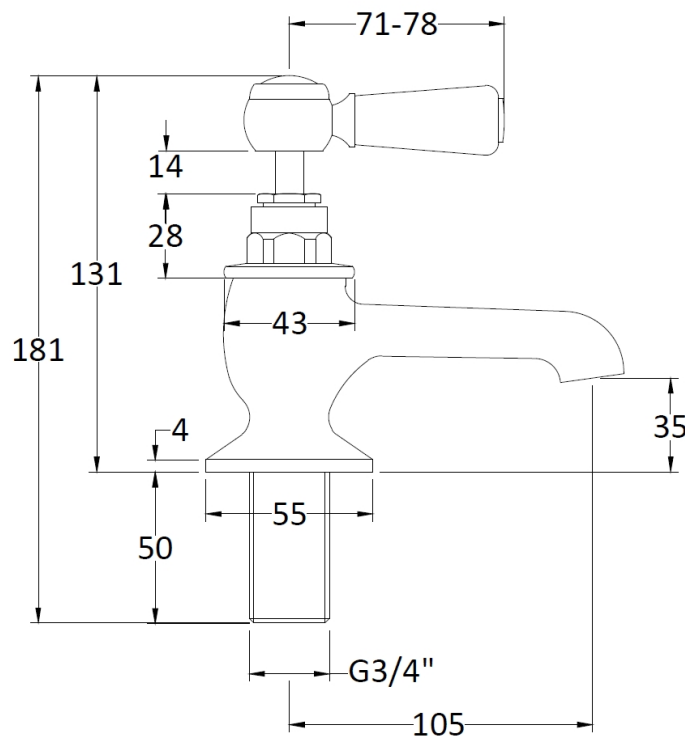

Sales Code: BC402HL

Description: Topaz Black Hex Lever Bath Taps

Product Dimensions

Height (mm):	141
Width (mm):	66
Depth (mm):	138
Length (mm):	
Nett Weight (kg):	1.7

Packaging Dimensions

Height (mm):	55
Width (mm):	160
Depth (mm):	260
Gross Weight (kg):	1.9

Packaging Data

Box Colour:	White Cardboard Box
Box Qty:	1
Label Size:	100 x 50
Label Colour:	White Label
Label Qty:	1

Outer Box Dimensions (If Applicable)

Height (mm):	360
Width (mm):	495
Depth (mm):	280
Length (mm):	
Gross Weight (kg):	
Barcode:	5055275871515

Product Details

Country of Origin:	United Kingdom
Fitting Instruction:	Yes
Product Material:	Brass
Control Type:	Manual
Waste Included:	Waste Not Included
Waste Type:	Not Applicable
WRAS Approval: No	Approval No: N/A
Valve/Cartridge Type:	1/4 Turn Ceramic Disc
Colour/Finish:	Chrome
Mount Type:	Deck
Operating Pressure (bar):	0.1

Flow Rates: (Litres Per Min)	0.1 bar: 8.4	0.5 bar: 21.3	1 bar: 30.7	2 bar: 43.7	3 bar: 46.8
Pipe Size:	22 mm (3/4" Bsp)				
Pipe Centres:	N/A				