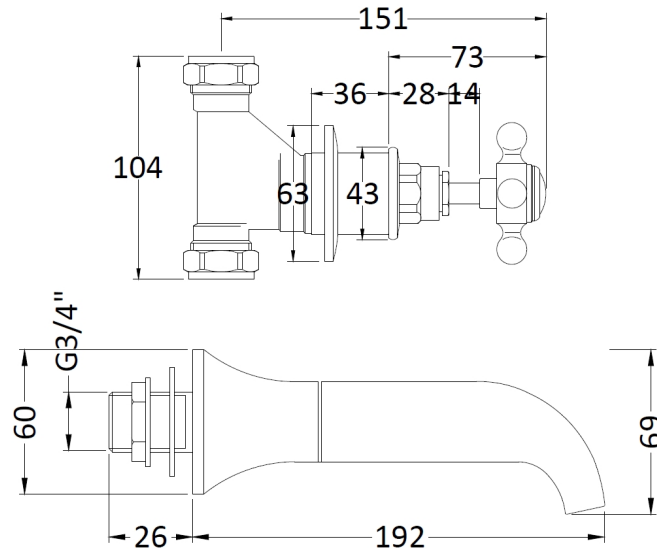

Sales Code: BC309HX

Description: Topaz W/H Bath Spout & Stop Taps

Product Dimensions

Height (mm):	69
Width (mm):	
Depth (mm):	218
Length (mm):	
Nett Weight (kg):	2.3

Packaging Dimensions

Height (mm):	85
Width (mm):	185
Depth (mm):	270
Gross Weight (kg):	2.5

Packaging Data

Box Colour:	White Cardboard Box
Box Qty:	1
Label Size:	100 x 50
Label Colour:	White Label
Label Qty:	1

Outer Box Dimensions (If Applicable)

Height (mm):	400
Width (mm):	280
Depth (mm):	560
Length (mm):	

Gross Weight (kg):	
Barcode:	5055275830710

Product Details

Country of Origin:	United Kingdom
Fitting Instruction:	Yes
Product Material:	Brass
Control Type:	Manual
Waste Included:	Waste Not Included
Waste Type:	Not Applicable
WRAS Approval: No	Approval No: N/A
Valve/Cartridge Type:	1/4 Turn Ceramic Disc
Colour/Finish:	Chrome
Mount Type:	Wall
Operating Pressure (bar):	0.1
Flow Rates: (Litres Per Min)	0.1 bar: 9.6 0.5 bar: 20 1 bar: 28 2 bar: 39.5 3 bar: 46.8
Pipe Size:	22 mm (3/4" Bsp)
Pipe Centres:	N/A