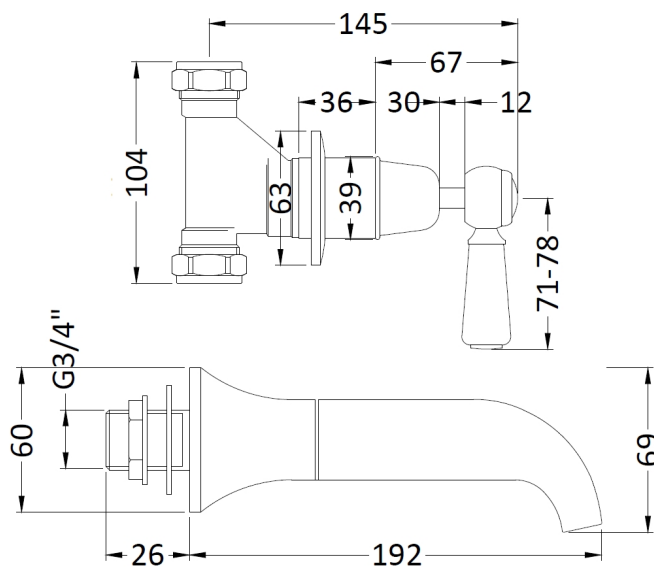

### Product Dimensions

Height (mm):	69
Width (mm):	
Depth (mm):	218
Length (mm):	
Nett Weight (kg):	2.3

### Packaging Dimensions

Height (mm):	85
Width (mm):	185
Depth (mm):	270
Gross Weight (kg):	2.5

### Outer Box Dimensions (If Applicable)

Height (mm):	640
Width (mm):	450
Depth (mm):	200
Length (mm):	

Gross Weight (kg):	
Barcode:	5055275830833

Flow Rates: (Litres Per Min)	0.1 bar: 9.6	0.5 bar: 20	1 bar: 28	2 bar: 39.5	3 bar: 46.8
Pipe Size:	22 mm (3/4" Bsp)				
Pipe Centres:	N/A				