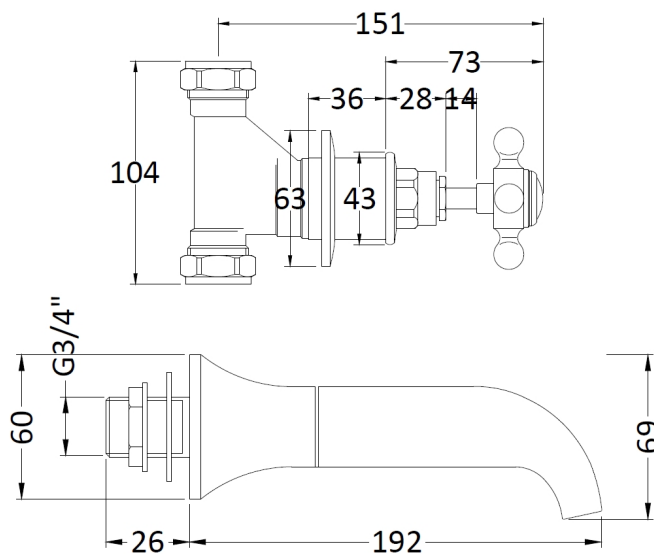

Sales Code: BC409HX

Description: Topaz Black W/H Bath Spout & Stop Taps

Product Dimensions

Height (mm):	69
Width (mm):	
Depth (mm):	218
Length (mm):	
Nett Weight (kg):	2.3

Packaging Dimensions

Height (mm):	85
Width (mm):	185
Depth (mm):	270
Gross Weight (kg):	2.5

Packaging Data

Box Colour:	White Cardboard Box
Box Qty:	1
Label Size:	100 x 50
Label Colour:	White Label
Label Qty:	1

Outer Box Dimensions (If Applicable)

Height (mm):	400
Width (mm):	280
Depth (mm):	560
Length (mm):	
Gross Weight (kg):	15
Barcode:	5055275868089

Product Details

Country of Origin:	United Kingdom
Fitting Instruction:	Yes
Product Material:	Brass
Control Type:	Manual
Waste Included:	Waste Not Included
Waste Type:	Not Applicable
WRAS Approval: No	Approval No: N/A
Valve/Cartridge Type:	1/4 Turn Ceramic Disc
Colour/Finish:	Chrome
Mount Type:	Wall
Operating Pressure (bar):	0.1

Flow Rates: (Litres Per Min)	0.1 bar: 9.6	0.5 bar: 20	1 bar: 28	2 bar: 39.5	3 bar: 46.8
Pipe Size:	22 mm (3/4" Bsp)				
Pipe Centres:	N/A				