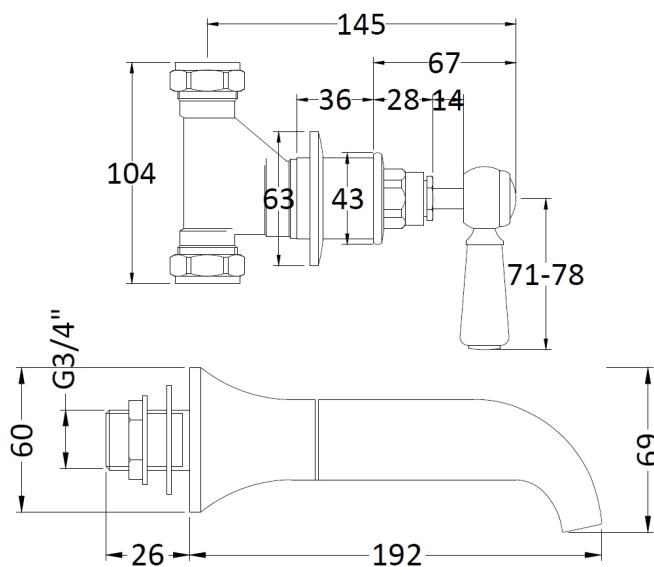

### Product Dimensions

Height (mm):	69
Width (mm):	
Depth (mm):	218
Length (mm):	
Nett Weight (kg):	2.3

### Packaging Dimensions

Height (mm):	85
Width (mm):	185
Depth (mm):	270
Gross Weight (kg):	2.5

### Outer Box Dimensions (If Applicable)

Height (mm):	640
Width (mm):	450
Depth (mm):	200

Length (mm):	
Gross Weight (kg):	
Barcode:	5055275871539

Flow Rates: (Litres Per Min)	0.1 bar: 9.6	0.5 bar: 20	1 bar: 28	2 bar: 39.5	3 bar: 46.8
Pipe Size:	22 mm (3/4" Bsp)				
Pipe Centres:	N/A				