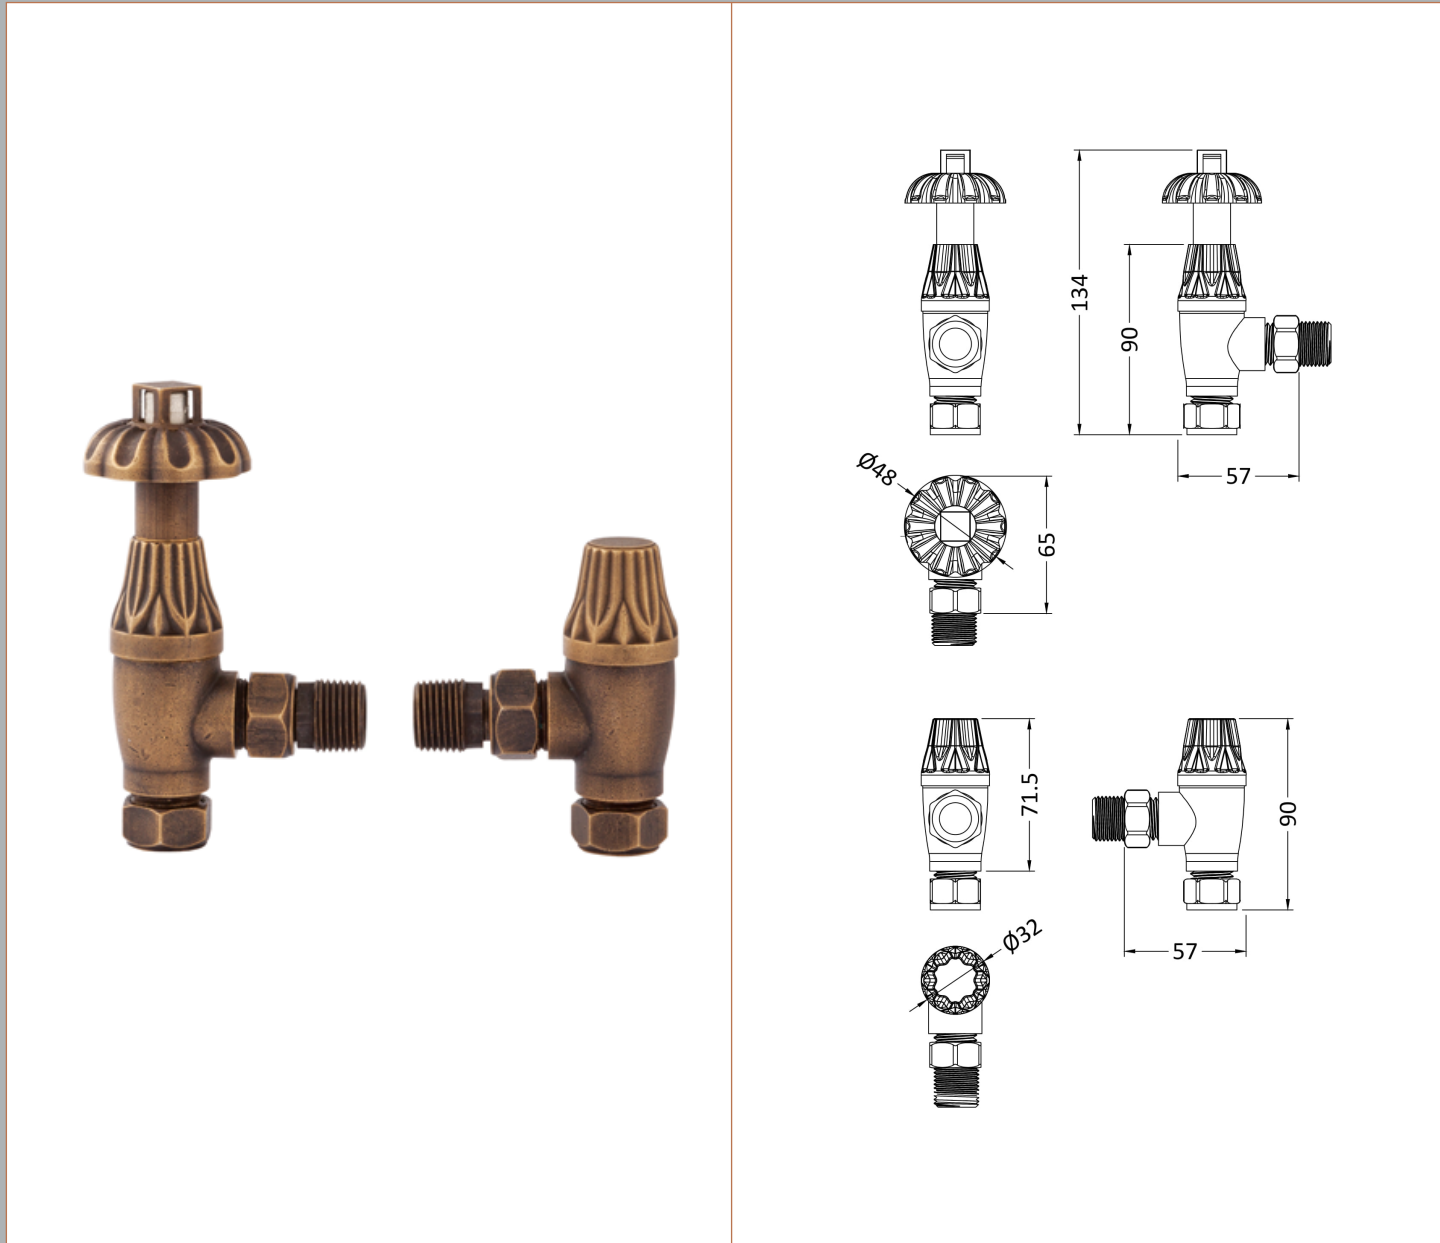

Sales Code: RV006

Description: Angled Thermo Rad Valve & Lockshield

Product Dimensions

Height (mm):	136
Width (mm):	55
Depth (mm):	80
Length (mm):	
Nett Weight (kg):	0.83

Packaging Dimensions

Height (mm):	85
Width (mm):	145
Length (mm):	185
Gross Weight (kg):	0.83

Packaging Data

Box Colour:	White Cardboard Box
Box Qty:	1
Label Size:	100 x 50
Label Colour:	White Label
Label Qty:	1

Outer Box Dimensions (If Applicable)

Height (mm):	
Width (mm):	
Length (mm):	
Gross Weight (kg):	
Barcode:	5055369056729

Product Details

Country of Origin:	United Kingdom		
Fitting Instruction:	No		
Certification:	CE: N/A	RoHS: N/A	WEEE: N/A
Colour/Finish:	Antique Brass		
RAL No:	N/A		
Product Material:	Steel		
Heat Element Wattage:	Not Applicable		
Heating Element Wattage Compatible:	N/A		
BTU Outputs:	30°C / N/A	50°C / N/A	60°C /
Thermal Outputs: (Watts)	30°C / N/A	50°C / N/A	60°C /
Pipe Centres - If Vertical:	N/A		
Pipe Centres - If Horizontal:	N/A		
Max Projection:			
Tube Diameter:	N/A		
Packaging Volume (L):	N/A		
Wall to Centre of Tappings:	N/A		
Floor to Centre of Tappings:	N/A		
Dual Fuel:	N/A		
IP Rating:			