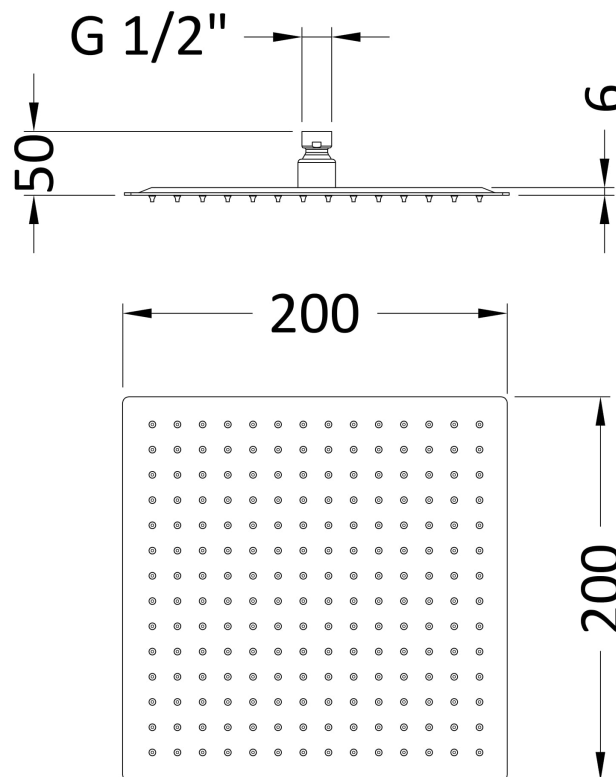

Sales Code: A3088

Description: Square Fixed Head 200X200mm

Product Dimensions

Length (mm):	
Width (mm):	200
Height (mm):	50
Depth (mm):	200
Nett Weight (kg):	0.7

Packaging Dimensions

Length (mm):	210
Width (mm):	100
Height (mm):	
Gross Weight (kg):	1.07

Packaging Data

Box Colour:	White Cardboard Box
Box Qty:	1
Label Size:	100 x 50
Label Colour:	White Label
Label Qty:	2

Outer Box Dimensions (If Applicable)

Length (mm):	
Width (mm):	435
Height (mm):	155
Depth (mm):	440
Gross Weight (kg):	11
Barcode:	5055146179948

Product Details

Country of Origin:	China
Fitting Instruction:	Yes
Product Material:	St/Steel
Mount Type:	Wall, Surface
Outlet Elbow Supplied:	No
Easy Clean:	Yes
Head Included:	Yes
Handset Included:	No
Body Jets Included:	Not Applicable
No of Body Jets:	Not Applicable
Operating Pressure (bar):	0.5
Valve/Cartridge Type:	Not Applicable
Flow Rates (L/min):	0.1 bar: N/A 0.5 bar: N/A 1 bar: N/A 2 bar: N/A 3 bar: N/A
TMV2 Approved:	No Approval No: N/A
TMV3 Approved:	No Approval No: N/A
WRAS Approved:	No Approval No: N/A
Head Function:	Single
Handset Function:	Not Applicable
Body Jet Info:	Not Applicable
Pipe Size:	Not Applicable
Pipe Centres:	N/A
Colour/Finish:	Chrome
Hose Included:	Not Applicable
No. of Outlets:	N/A