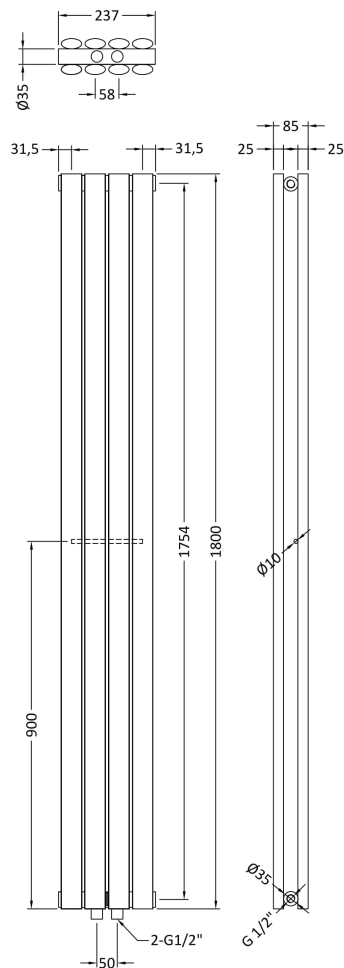

Sales Code: HRE009

Description: Revive Cloakroom Radiator

Product Dimensions

Height (mm):	1800
Width (mm):	237
Depth (mm):	85
Length (mm):	
Nett Weight (kg):	20.42

Packaging Dimensions

Height (mm):	105
Width (mm):	295
Length (mm):	1875
Gross Weight (kg):	24

Packaging Data

Box Colour:	White Cardboard Shrinkwrapped
Box Qty:	1
Label Size:	100 x 50
Label Colour:	White Label
Label Qty:	2

Outer Box Dimensions (If Applicable)

Height (mm):	
Width (mm):	
Length (mm):	
Gross Weight (kg):	
Barcode:	5055369078011

Product Details

Country of Origin:	China
Fitting Instruction:	Yes
Certification:	CE: No RoHS: N/A WEEE: N/A
Colour/Finish:	Anthracite
RAL No:	7016
Product Material:	Steel
Heat Element Wattage:	Not Applicable
Heating Element Wattage Compatible:	N/A
BTU Outputs:	30°C / 1232 50°C / 2461 60°C / 3118
Thermal Outputs: (Watts)	30°C / 361 50°C / 721 60°C / 900
Pipe Centres - If Vertical:	59mm
Pipe Centres - If Horizontal:	N/A
Max Projection:	120mm
Tube Diameter:	N/A
Packaging Volume (L):	
Wall to Centre of Tappings:	N/A
Floor to Centre of Tappings:	70
Dual Fuel:	N/A
IP Rating:	