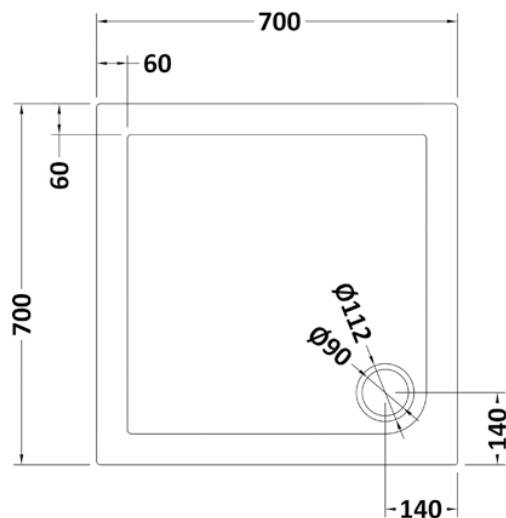

### Product Dimensions

Length (mm):	700
Width (mm):	700
Height (mm):	40
Nett Weight (kg):	14.76

### Packaging Dimensions

Length (mm):	740
Width (mm):	740
Height (mm):	85
Gross Weight (kg):	14.79

### Packaging Data

Box Colour:	Shrinkwrap & Polystyrene
Box Qty:	1
Label Size:	100 x 50
Label Colour:	White Label
Label Qty:	2

### Outer Box Dimensions (If Applicable)

Length (mm):	
Width (mm):	
Height (mm):	
Gross Weight (kg):	
Barcode:	5056211813057