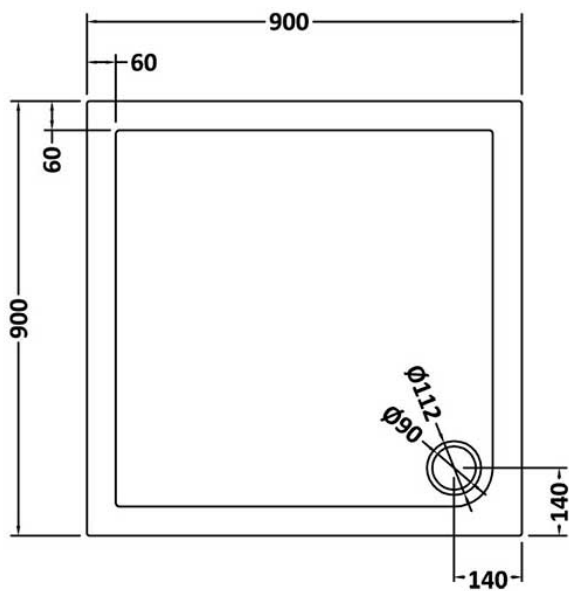

Sales Code: TR71010

Description: Square Tray 900 X 900

Product Dimensions

Length (mm):	900
Width (mm):	900
Height (mm):	40
Nett Weight (kg):	24.53

Packaging Dimensions

Length (mm):	940
Width (mm):	940
Height (mm):	85
Gross Weight (kg):	24.55

Packaging Data

Box Colour:	Shrinkwrap & Polystyrene
Box Qty:	1
Label Size:	100 x 50
Label Colour:	White Label
Label Qty:	2

Outer Box Dimensions (If Applicable)

Length (mm):	
Width (mm):	
Height (mm):	
Gross Weight (kg):	
Barcode:	5056211813088

Product Details

Country of Origin:	United Kingdom
Fitting Instruction:	Yes
CE Certification:	Yes
Colour/Finish:	Slate Grey
Product Material:	Acrylic Capped ABS Caco3 & Pu
Material Colour Reference:	Slate Grey
Radius:	0
Waste Required (mm):	90
Compatible with Leg Kit:	Yes