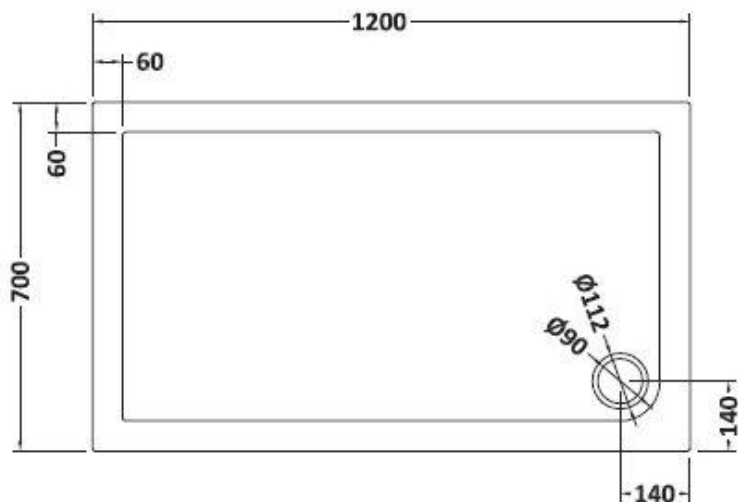

### Product Dimensions

Length (mm):	1200
Width (mm):	700
Height (mm):	40
Nett Weight (kg):	30.38

### Packaging Dimensions

Length (mm):	1240
Width (mm):	740
Height (mm):	85
Gross Weight (kg):	30.4

### Packaging Data

Box Colour:	Shrinkwrap & Polystyrene
Box Qty:	1
Label Size:	100 x 50
Label Colour:	White Label
Label Qty:	2

### Outer Box Dimensions (If Applicable)

Length (mm):	
Width (mm):	
Height (mm):	
Gross Weight (kg):	
Barcode:	5056211813217