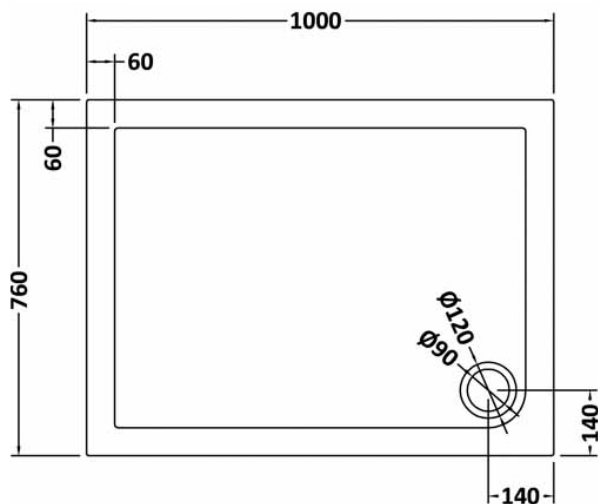

### Product Dimensions

Length (mm):	1000
Width (mm):	760
Height (mm):	40
Nett Weight (kg):	26.43

### Packaging Dimensions

Length (mm):	1040
Width (mm):	800
Height (mm):	85
Gross Weight (kg):	26.45

### Packaging Data

Box Colour:	Shrinkwrap & Polystyrene
Box Qty:	1
Label Size:	100 x 50
Label Colour:	White Label
Label Qty:	2

### Outer Box Dimensions (If Applicable)

Length (mm):	
Width (mm):	
Height (mm):	
Gross Weight (kg):	
Barcode:	5056211813149