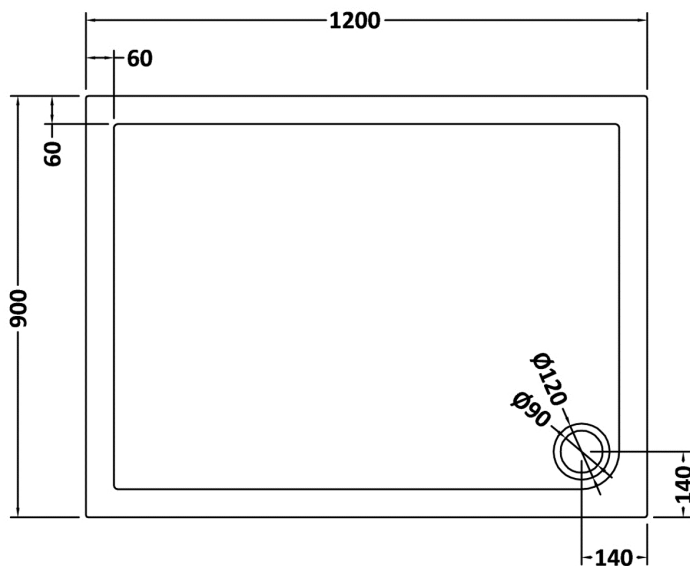

Sales Code: TR71024

Description: Rectangular Tray 1200 X 900

Product Dimensions

Length (mm):	1200
Width (mm):	900
Height (mm):	40
Nett Weight (kg):	39.75

Packaging Dimensions

Length (mm):	1240
Width (mm):	940
Height (mm):	85
Gross Weight (kg):	39.77

Packaging Data

Box Colour:	Shrinkwrap & Polystyrene
Box Qty:	1
Label Size:	100 x 50
Label Colour:	White Label
Label Qty:	2

Outer Box Dimensions (If Applicable)

Length (mm):	
Width (mm):	
Height (mm):	
Gross Weight (kg):	
Barcode:	5056211813248

Product Details

Country of Origin:	United Kingdom
Fitting Instruction:	Yes
CE Certification:	Yes
Colour/Finish:	Slate Grey
Product Material:	Acrylic Capped ABS Caco3 & Pu
Material Colour Reference:	Slate Grey
Radius:	0
Waste Required (mm):	90
Compatible with Leg Kit:	Yes