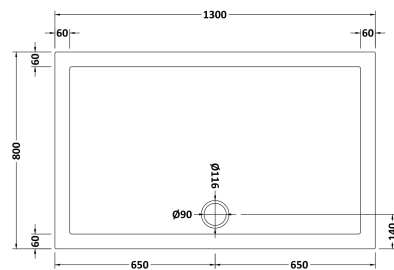

### Product Dimensions

Length (mm):	1300
Width (mm):	800
Height (mm):	40
Nett Weight (kg):	33.13

### Packaging Dimensions

Length (mm):	1340
Width (mm):	840
Height (mm):	85
Gross Weight (kg):	33.15

### Packaging Data

Box Colour:	Shrinkwrap & Polystyrene
Box Qty:	1
Label Size:	100 x 50
Label Colour:	White Label
Label Qty:	2

### Outer Box Dimensions (If Applicable)

Length (mm):	
Width (mm):	
Height (mm):	
Gross Weight (kg):	
Barcode:	5056211813576