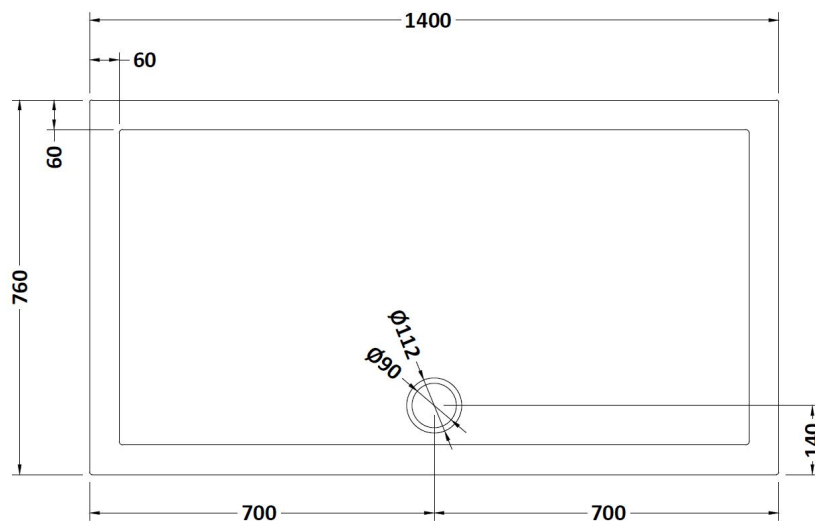

### Product Dimensions

Length (mm):	1400
Width (mm):	760
Height (mm):	40
Nett Weight (kg):	33.88

### Packaging Dimensions

Length (mm):	1440
Width (mm):	800
Height (mm):	85
Gross Weight (kg):	33.9

### Packaging Data

Box Colour:	Shrinkwrap & Polystyrene
Box Qty:	1
Label Size:	100 x 50
Label Colour:	White Label
Label Qty:	2

### Outer Box Dimensions (If Applicable)

Length (mm):	
Width (mm):	
Height (mm):	
Gross Weight (kg):	
Barcode:	5056211813583