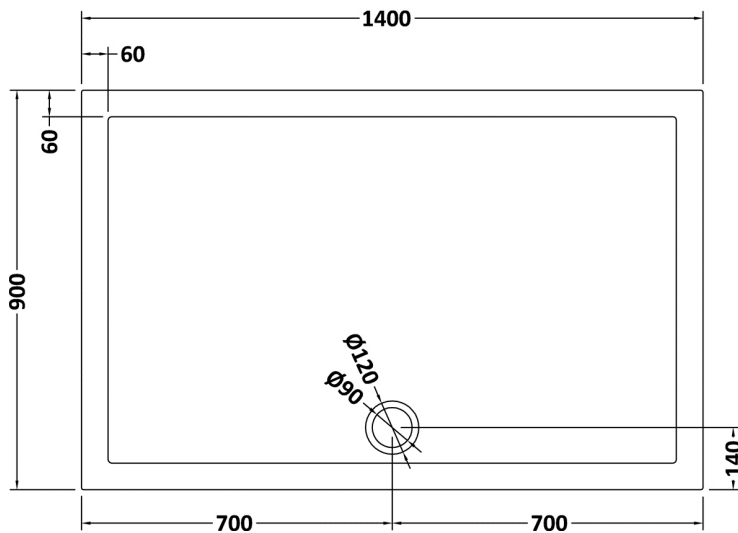

### Product Dimensions

Length (mm):	1400
Width (mm):	900
Height (mm):	40
Nett Weight (kg):	47.18

### Packaging Dimensions

Length (mm):	1440
Width (mm):	940
Height (mm):	85
Gross Weight (kg):	47.2

### Packaging Data

Box Colour:	Shrinkwrap & Polystyrene
Box Qty:	1
Label Size:	100 x 50
Label Colour:	White Label
Label Qty:	2

### Outer Box Dimensions (If Applicable)

Length (mm):	
Width (mm):	
Height (mm):	
Gross Weight (kg):	
Barcode:	5056211813279