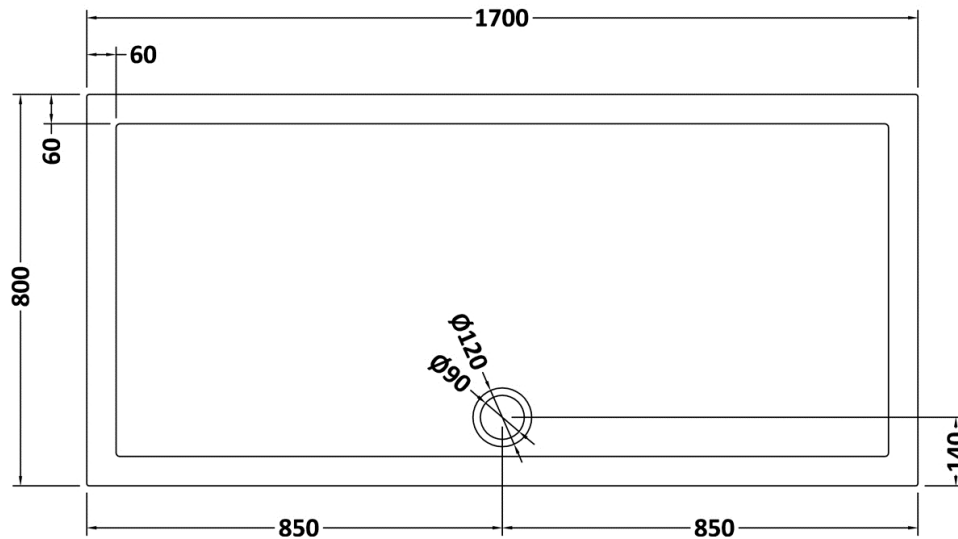

Sales Code: TR71063

Description: Rectangular Tray 1700 X 800

Product Dimensions

Length (mm):	1700
Width (mm):	800
Height (mm):	40
Nett Weight (kg):	44.87

Packaging Dimensions

Length (mm):	1740
Width (mm):	840
Height (mm):	85
Gross Weight (kg):	44.89

Packaging Data

Box Colour:	Shrinkwrap & Polystyrene
Box Qty:	1
Label Size:	100 x 50
Label Colour:	White Label
Label Qty:	2

Outer Box Dimensions (If Applicable)

Length (mm):	
Width (mm):	
Height (mm):	
Gross Weight (kg):	
Barcode:	5056211813330

Product Details

Country of Origin:	United Kingdom
Fitting Instruction:	Yes
CE Certification:	Yes
Colour/Finish:	Slate Grey
Product Material:	Acrylic Capped ABS Caco3 & Pu
Material Colour Reference:	Slate Grey
Radius:	0
Waste Required (mm):	90
Compatible with Leg Kit:	Yes