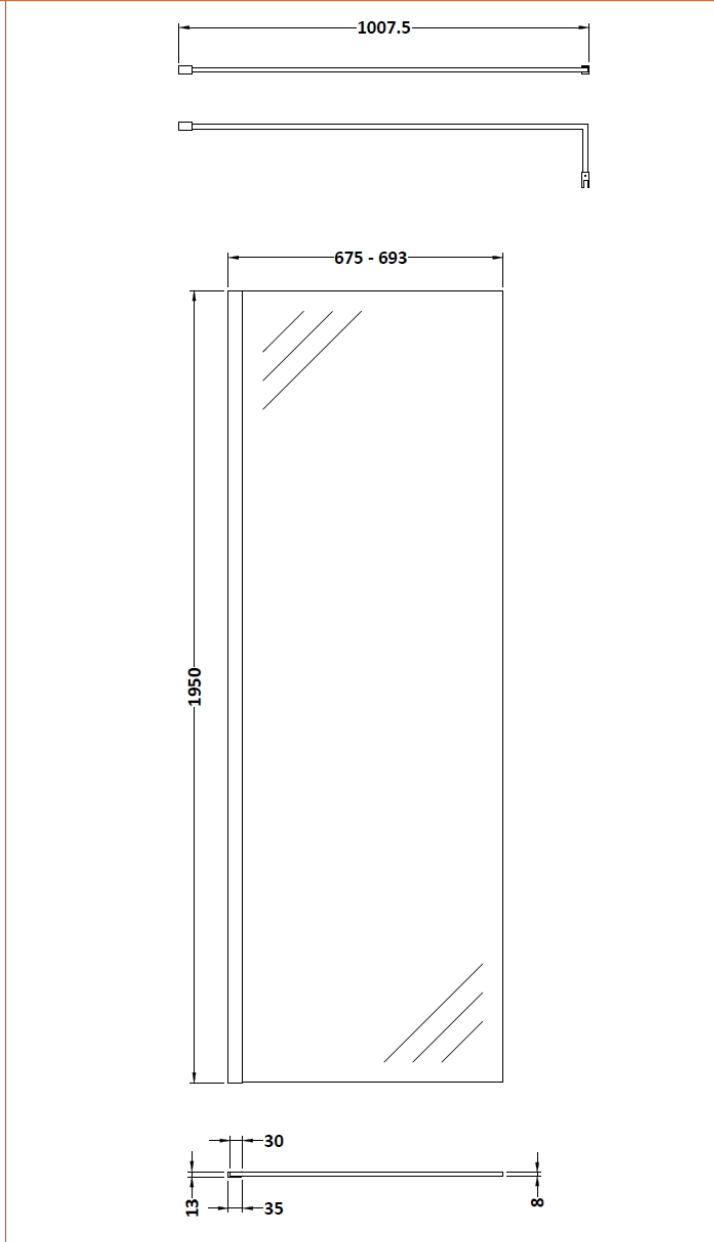

Sales Code: WRSB700

Description: Wetroom Screen 700 X1950mm

Product Dimensions	
Height (mm):	1950
Width (mm):	700
Depth (mm):	14
Nett Weight (kg):	29.44
Packaging Dimensions	
Height (mm):	65
Width (mm):	730
Length (mm):	2010
Gross Weight (kg):	29.44
Packaging Data	
Box Colour:	Brown Cardboard Box - Printed
Box Qty:	1
Label Size:	100 x 50
Label Colour:	Not Applicable
Label Qty:	0
Outer Box Dimensions (If Applicable)	
Height (mm):	
Width (mm):	
Depth (mm):	
Length (mm):	
Gross Weight (kg):	
Barcode:	5055369007424
Product Details	
Country of Origin:	China
Fitting Instruction:	Yes
CE Approval:	Yes
Profile Material:	Aluminium
Profile Finish:	Polished Chrome
Adjustments (mm):	675mm-693mm
Entry Width (mm):	N/A
Swing In Dim (mm):	N/A
Swing Out Dim (mm):	N/A
Radius (mm):	Not Applicable
Glass Thickness (mm):	8
Easy Fit:	No
Easy Clean:	No
Handle Style:	Not Applicable
Handle Material:	Not Applicable
Enclosure Design:	Frameless
Wheel Type:	Not Applicable
Support Bar Included:	Support Bar Included
Extras:	None