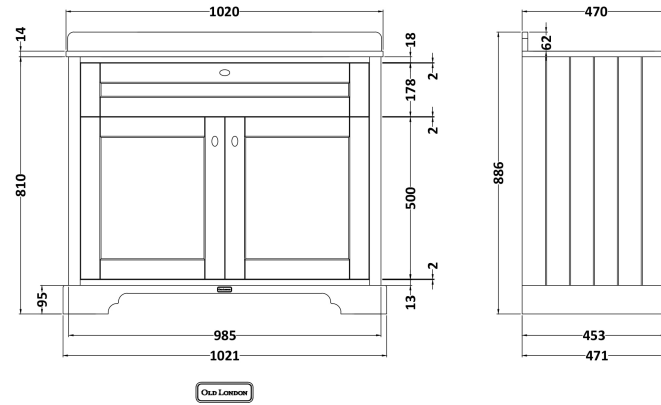

Sales Code: LOF478

Description: 1000 4-Door Unit & Marble Top 1Th

Packaging Details

Barcode: 5056211847694

Sales Code: LON407

Description: 1000 2-Door Basin Unit

Product Dimensions

Height (mm):	810
Width (mm):	1021
Depth (mm):	471
Nett Weight (kg):	43.5

Packaging Dimensions

Height (mm):	850
Width (mm):	1055
Depth (mm):	510
Gross Weight (kg):	43.5

Packaging Data

Box Colour:	Brown Cardboard Box
Box Qty:	1
Label Size:	150 x 100
Label Colour:	White Label
Label Qty:	2

Outer Box Dimensions (If Applicable)

Height (mm):	
Width (mm):	
Depth (mm):	
Gross Weight (kg):	
Barcode:	5056211844600

Product Details

Country of Origin:	Ireland
Fitting Instruction:	No
Certification:	FSC: Yes CE:
Colour:	Timeless Sand
Construction Method:	Cam & Wood Dowel
Construction Type:	Rigid
Cabinet Finish:	Mdf Vinyl Textured Woodgrain
Fascia Finish:	Mdf Vinyl Textured Woodgrain
Cabinet Thickness (mm):	18
Fascia Thickness (mm):	18
Drawer Included:	No
Drawer Type:	Not Applicable
No of Shelves:	1
Hinge Type:	95 Degree Inset Clip-On S/C
Hinge Included:	Yes
Adjustable Legs:	Not Applicable
Fixings Included:	Not Required
Handle Style:	Traditional
Handle Included:	Yes
Waste Shroud:	No
Handle Type:	Knob

Sales Code: LOM247

Description: 1000 Rectangle Marble Top/Basin 1Th

Product Dimensions

Height (mm):	268
Width (mm):	1020
Depth (mm):	470
Nett Weight (kg):	18

Packaging Dimensions

Height (mm):	250
Width (mm):	1100
Depth (mm):	580
Gross Weight (kg):	18.5