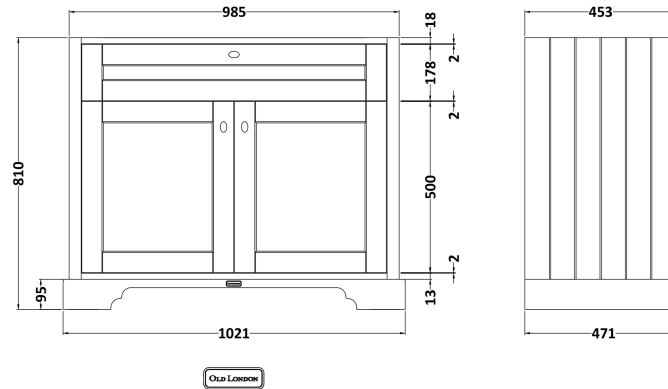

Sales Code: LOF478

Description: 1000 4-Door Unit & Marble Top 1Th

Packaging Details

Barcode: 5056211847694

Sales Code: LON407

Description: 1000 2-Door Basin Unit

Product Dimensions

Height (mm):	810
Width (mm):	1021
Depth (mm):	471
Nett Weight (kg):	43.5

Packaging Dimensions

Height (mm):	850
Width (mm):	1055
Depth (mm):	510
Gross Weight (kg):	43.5

Packaging Data

Box Colour:	Brown Cardboard Box
Box Qty:	1
Label Size:	150 x 100
Label Colour:	White Label
Label Qty:	2

Outer Box Dimensions (If Applicable)

Height (mm):	
Width (mm):	
Depth (mm):	
Gross Weight (kg):	
Barcode:	5056211844600

Product Details

Country of Origin:	Ireland
Fitting Instruction:	No
Certification:	FSC: Yes CE:
Colour:	Timeless Sand
Construction Method:	Cam & Wood Dowel
Construction Type:	Rigid
Cabinet Finish:	Mdf Vinyl Textured Woodgrain
Fascia Finish:	Mdf Vinyl Textured Woodgrain
Cabinet Thickness (mm):	18
Fascia Thickness (mm):	18
Drawer Included:	No
Drawer Type:	Not Applicable
No of Shelves:	1
Hinge Type:	95 Degree Inset Clip-On S/C
Hinge Included:	Yes
Adjustable Legs:	Not Applicable
Fixings Included:	Not Required
Handle Style:	Traditional
Handle Included:	Yes
Waste Shroud:	No
Handle Type:	Knob

Sales Code: LOM247

Description: 1000 Rectangle Marble Top/Basin 1Th

Product Dimensions

Height (mm):	268
Width (mm):	1020
Depth (mm):	470
Nett Weight (kg):	18

Packaging Dimensions

Height (mm):	250
Width (mm):	1100
Depth (mm):	580
Gross Weight (kg):	18.5