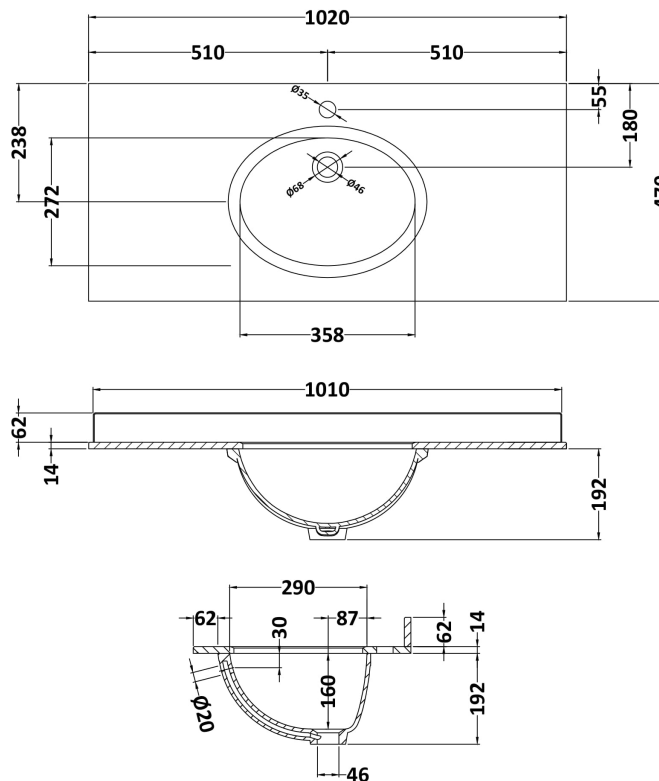

Packaging Dimensions

Height (mm):	850
Width (mm):	1055
Depth (mm):	510
Gross Weight (kg):	43.5

Packaging Data

Box Colour:	Brown Cardboard Box
Box Qty:	1
Label Size:	150 x 100
Label Colour:	White Label
Label Qty:	2

Outer Box Dimensions (If Applicable)

Height (mm):	
Width (mm):	
Depth (mm):	
Gross Weight (kg):	
Barcode:	5056211844600

Product Details

Country of Origin:	Ireland
Fitting Instruction:	No
Certification:	FSC: Yes CE:
Colour:	Timeless Sand
Construction Method:	Cam & Wood Dowel
Construction Type:	Rigid
Cabinet Finish:	Mdf Vinyl Textured Woodgrain
Fascia Finish:	Mdf Vinyl Textured Woodgrain
Cabinet Thickness (mm):	18
Fascia Thickness (mm):	18
Drawer Included:	No
Drawer Type:	Not Applicable
No of Shelves:	1
Hinge Type:	95 Degree Inset Clip-On S/C
Hinge Included:	Yes
Adjustable Legs:	Not Applicable
Fixings Included:	Not Required
Handle Style:	Traditional
Handle Included:	Yes
Waste Shroud:	No
Handle Type:	Knob

Sales Code: LOM247

Description: 1000 Rectangle Marble Top/Basin 1Th

Product Dimensions

Height (mm):	268
Width (mm):	1020
Depth (mm):	470
Nett Weight (kg):	18

Packaging Dimensions

Height (mm):	250
Width (mm):	1100
Depth (mm):	580
Gross Weight (kg):	18.5

Packaging Data

Box Colour:	White Cardboard Box
Box Qty:	1
Label Size:	100 x 50
Label Colour:	White Label
Label Qty:	2

Outer Box Dimensions (If Applicable)

Height (mm):	
Width (mm):	
Depth (mm):	
Gross Weight (kg):	
Barcode:	5056211825753