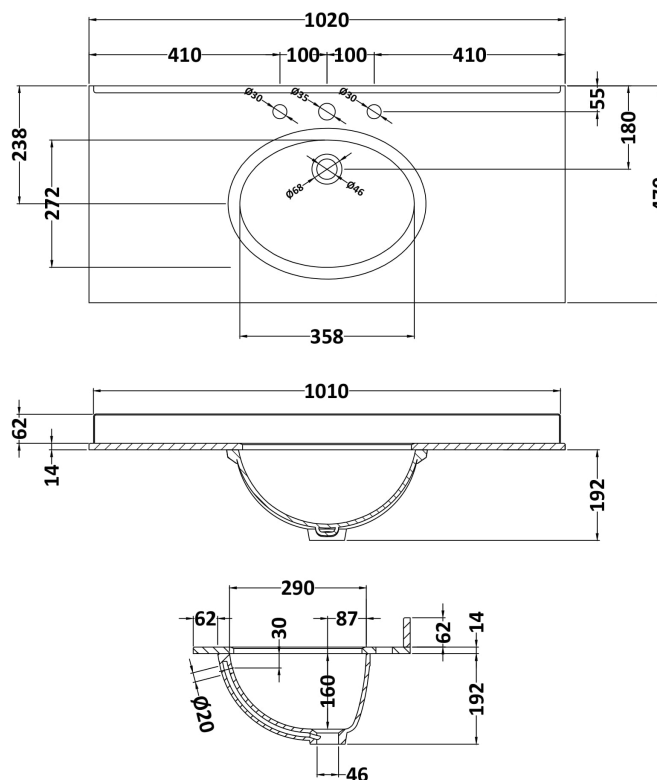

### Product Dimensions

Height (mm):	810
Width (mm):	1021
Depth (mm):	471
Nett Weight (kg):	43.5

### Outer Box Dimensions (If Applicable)

Height (mm):	
Width (mm):	
Depth (mm):	
Gross Weight (kg):	
Barcode:	5056211844600

### Product Dimensions

Height (mm):	268
Width (mm):	1020
Depth (mm):	470
Nett Weight (kg):	18

### Packaging Dimensions

Height (mm):	250
Width (mm):	1100
Depth (mm):	580
Gross Weight (kg):	18.5