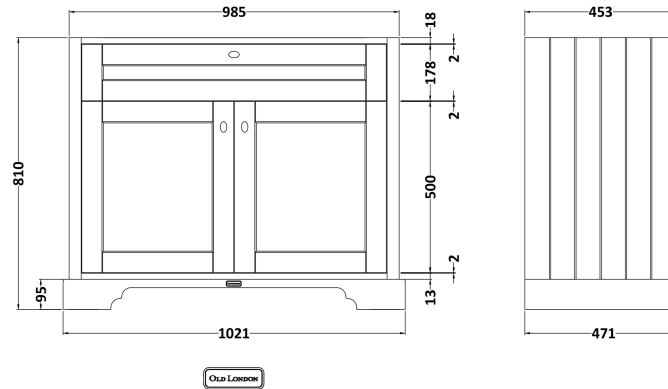

### Product Dimensions

Height (mm):	810
Width (mm):	1021
Depth (mm):	471
Nett Weight (kg):	43.5

### Packaging Dimensions

Height (mm):	850
Width (mm):	1055
Depth (mm):	510
Gross Weight (kg):	43.5

### Product Dimensions

Height (mm):	268
Width (mm):	1020
Depth (mm):	470
Nett Weight (kg):	18

### Packaging Dimensions

Height (mm):	250
Width (mm):	1100
Depth (mm):	580
Gross Weight (kg):	18.5