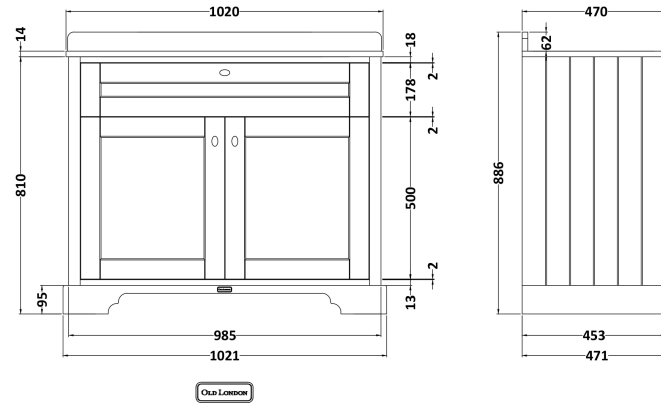

Sales Code: LOF481

Description: 1000 4-Door Unit & Marble Top 3Th

Packaging Details

Barcode: 5056211847786