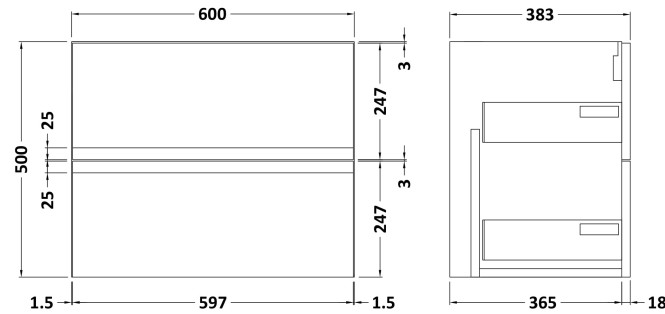

Sales Code: URB304W

Description: 600 W/H 2-Drawer Unit & Worktop

Packaging Details

Barcode: 5056211897279

Sales Code: URB393

Description: 600 W/H 2-Drawer Unit

Product Dimensions

Height (mm):	500
Width (mm):	610
Depth (mm):	383
Nett Weight (kg):	21.5

Packaging Dimensions

Height (mm):	500
Width (mm):	595
Depth (mm):	383
Gross Weight (kg):	22

Packaging Data

Box Colour:	Brown Cardboard Box
Box Qty:	1
Label Size:	100 x 50
Label Colour:	White Label
Label Qty:	2

Sales Code: MWT360

Description: 600 Worktop (605X390x18mm)

Product Dimensions

Height (mm):	18
Width (mm):	605
Depth (mm):	390
Nett Weight (kg):	2.5

Packaging Dimensions

Height (mm):	25
Width (mm):	625
Depth (mm):	410
Gross Weight (kg):	2.5

Packaging Data

Box Colour:	Brown Cardboard Box - Printed	
Box Qty:	1	
Label Size:	100 x 50	
Label Colour:	Not Applicable	
Label Qty:	0	

Outer Box Dimensions (If Applicable)

Height (mm):	
Width (mm):	
Depth (mm):	
Gross Weight (kg):	
Barcode:	5056211899754