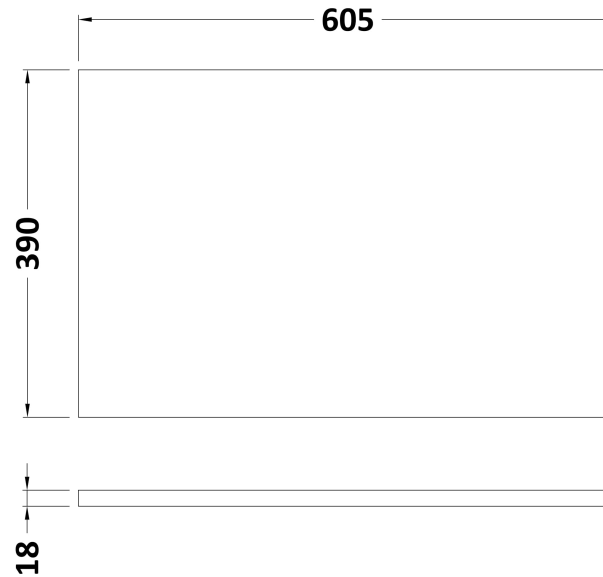

Sales Code: URB304W

Description: 600 W/H 2-Drawer Unit & Worktop

Packaging Details

Barcode: 5056211897279

Sales Code: URB393

Description: 600 W/H 2-Drawer Unit

Product Dimensions

Height (mm):	500
Width (mm):	610
Depth (mm):	383
Nett Weight (kg):	21.5

Packaging Dimensions

Height (mm):	500
Width (mm):	595
Depth (mm):	383
Gross Weight (kg):	22

Packaging Data

Box Colour:	Brown Cardboard Box
Box Qty:	1
Label Size:	100 x 50
Label Colour:	White Label
Label Qty:	2

Sales Code: MWT360

Description: 600 Worktop (605X390x18mm)

Product Dimensions

Height (mm):	18
Width (mm):	605
Depth (mm):	390
Nett Weight (kg):	2.5

Packaging Dimensions

Height (mm):	25
Width (mm):	625
Depth (mm):	410
Gross Weight (kg):	2.5

Packaging Data

Box Colour:	Brown Cardboard Box - Printed	
Box Qty:	1	
Label Size:	100 x 50	
Label Colour:	Not Applicable	
Label Qty:	0	

Outer Box Dimensions (If Applicable)

Height (mm):	
Width (mm):	
Depth (mm):	
Gross Weight (kg):	
Barcode:	5056211899754