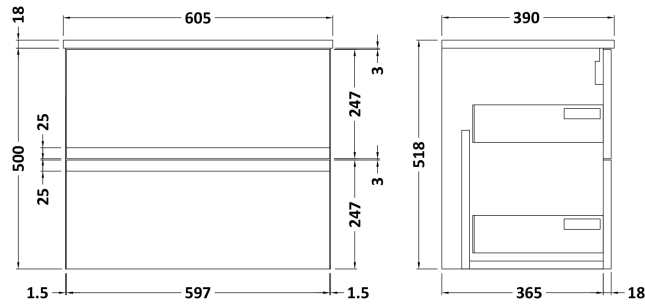

Sales Code: URB304W

Description: 600 W/H 2-Drawer Unit & Worktop

Packaging Details

Barcode: 5056211897279

Sales Code: URB393

Description: 600 W/H 2-Drawer Unit

Product Dimensions

Height (mm):	500
Width (mm):	610
Depth (mm):	383
Nett Weight (kg):	21.5

Packaging Dimensions

Height (mm):	500
Width (mm):	595
Depth (mm):	383
Gross Weight (kg):	22

Packaging Data

Box Colour:	Brown Cardboard Box
Box Qty:	1
Label Size:	100 x 50
Label Colour:	White Label
Label Qty:	2

Sales Code: MWT360

Description: 600 Worktop (605X390x18mm)

Product Dimensions

Height (mm):	18
Width (mm):	605
Depth (mm):	390
Nett Weight (kg):	2.5

Packaging Dimensions

Height (mm):	25
Width (mm):	625
Depth (mm):	410
Gross Weight (kg):	2.5

Packaging Data

Box Colour:	Brown Cardboard Box - Printed	
Box Qty:	1	
Label Size:	100 x 50	
Label Colour:	Not Applicable	
Label Qty:	0	

Outer Box Dimensions (If Applicable)

Height (mm):	
Width (mm):	
Depth (mm):	
Gross Weight (kg):	
Barcode:	5056211899754