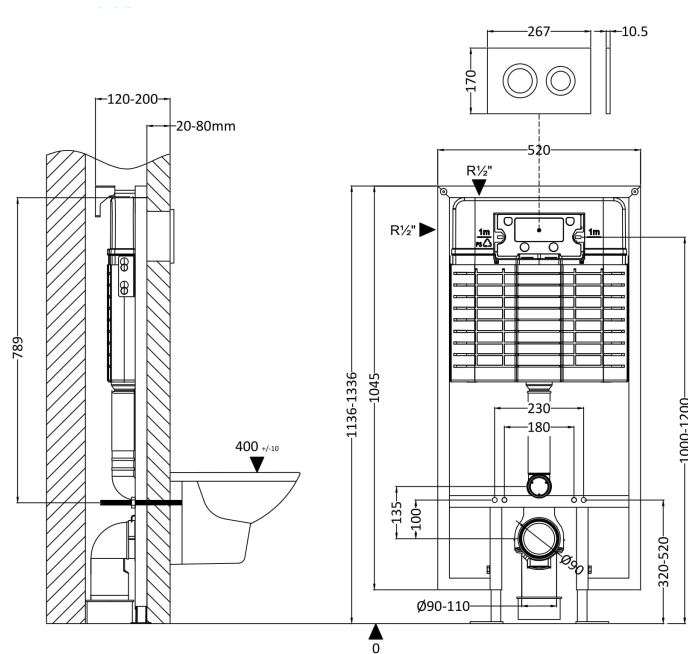

Sales Code: XTY009R

Description: Dual Flush Conc Cistern Round Plate

Product Dimensions

Length (mm):	
Width (mm):	520
Height (mm):	1136
Depth (mm):	204
Nett Weight (kg):	11.5

Packaging Dimensions

Height (mm):	160
Width (mm):	560
Depth (mm):	1125
Gross Weight (kg):	12

Packaging Data

Box Colour:	Brown Cardboard Box
Box Qty:	1
Label Size:	100 x 50
Label Colour:	White Label
Label Qty:	2

Outer Box Dimensions (If Applicable)

Height (mm):	
Width (mm):	
Length (mm):	
Depth (mm):	
Gross Weight (kg):	0
Barcode:	5056211863618

Product Details

Country of Origin:	China
Fitting Instruction:	Yes
CE Certification:	Yes
Product Material:	Stainless Steel
Heating Element Wattage:	Not Applicable
Colour/Finish:	Chrome
Product Diameter:	Not Applicable
Connection Size:	