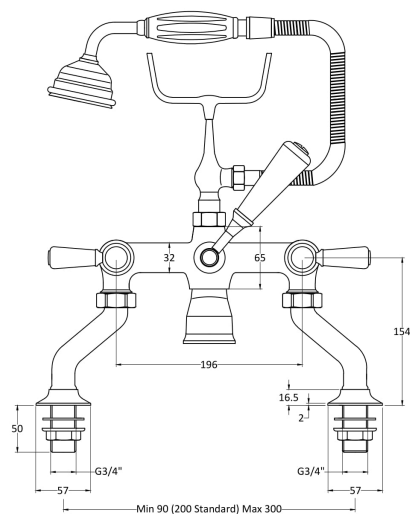

Sales Code: BC304DL

Description: Topaz Lever Bath Shower Mixer

Product Dimensions

Height (mm):	320
Width (mm):	350
Depth (mm):	155
Length (mm):	
Nett Weight (kg):	4.7

Packaging Dimensions

Height (mm):	150
Width (mm):	232
Depth (mm):	330
Gross Weight (kg):	4.9

Packaging Data

Box Colour:	White Cardboard Box
Box Qty:	1
Label Size:	100 x 50
Label Colour:	White Label
Label Qty:	1

Outer Box Dimensions (If Applicable)

Height (mm):	330
Width (mm):	520
Depth (mm):	360
Length (mm):	
Gross Weight (kg):	
Barcode:	5055275830802

Product Details

Country of Origin:	United Kingdom
Fitting Instruction:	Yes
Product Material:	Brass
Control Type:	Manual
Waste Included:	Waste Not Included
Waste Type:	Not Applicable
WRAS Approval: No	Approval No: N/A
Valve/Cartridge Type:	1/4 Turn Ceramic Disc
Colour/Finish:	Chrome
Mount Type:	Deck
Operating Pressure (bar):	0.2

Flow Rates: (Litres Per Min)	0.1 bar: 10.6 0.5 bar: 28.6 1 bar: 41.4 2 bar: 59 3 bar: 72.8
Pipe Size:	22 mm (3/4" Bsp)
Pipe Centres:	90-300mm