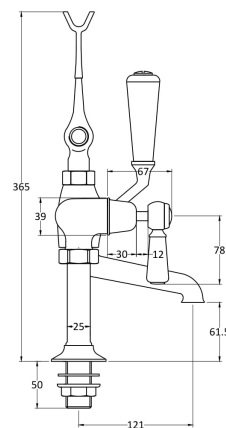

Sales Code: BC304DL

Description: Topaz Lever Bath Shower Mixer

Product Dimensions

Height (mm):	320
Width (mm):	350
Depth (mm):	155
Length (mm):	
Nett Weight (kg):	4.7

Packaging Dimensions

Height (mm):	150
Width (mm):	232
Depth (mm):	330
Gross Weight (kg):	4.9

Packaging Data

Box Colour:	White Cardboard Box
Box Qty:	1
Label Size:	100 x 50
Label Colour:	White Label
Label Qty:	1

Outer Box Dimensions (If Applicable)

Height (mm):	330
Width (mm):	520
Depth (mm):	360
Length (mm):	
Gross Weight (kg):	
Barcode:	5055275830802

Product Details

Country of Origin:	United Kingdom
Fitting Instruction:	Yes
Product Material:	Brass
Control Type:	Manual
Waste Included:	Waste Not Included
Waste Type:	Not Applicable
WRAS Approval: No	Approval No: N/A
Valve/Cartridge Type:	1/4 Turn Ceramic Disc
Colour/Finish:	Chrome
Mount Type:	Deck
Operating Pressure (bar):	0.2

Flow Rates: (Litres Per Min)	0.1 bar: 10.6 0.5 bar: 28.6 1 bar: 41.4 2 bar: 59 3 bar: 72.8
Pipe Size:	22 mm (3/4" Bsp)
Pipe Centres:	90-300mm