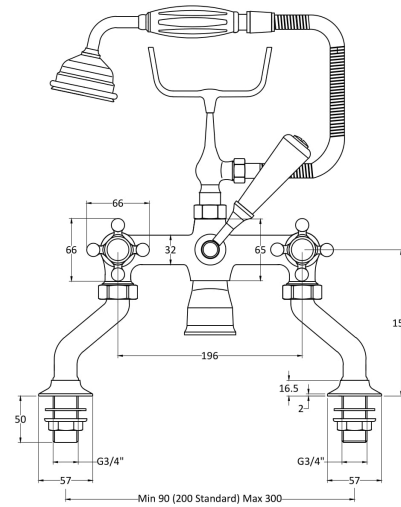

Sales Code: BC304DX

Description: Topaz Deck Bsm W/ Shower Kit

Product Dimensions

Height (mm):	320
Width (mm):	350
Depth (mm):	155
Length (mm):	
Nett Weight (kg):	4.7

Packaging Dimensions

Height (mm):	150
Width (mm):	232
Depth (mm):	330
Gross Weight (kg):	4.9

Packaging Data

Box Colour:	White Cardboard Box
Box Qty:	1
Label Size:	100 x 50
Label Colour:	White Label
Label Qty:	1

Outer Box Dimensions (If Applicable)

Height (mm):	320
Width (mm):	345
Depth (mm):	520
Length (mm):	

Gross Weight (kg):	
Barcode:	5055275830741

Product Details

Country of Origin:	United Kingdom
Fitting Instruction:	Yes
Product Material:	Brass
Control Type:	Manual
Waste Included:	Waste Not Included
Waste Type:	Not Applicable
WRAS Approval: No	Approval No: N/A
Valve/Cartridge Type:	1/4 Turn Ceramic Disc
Colour/Finish:	Chrome
Mount Type:	Deck
Operating Pressure (bar):	0.2

Flow Rates: (Litres Per Min)	0.1 bar: 10.6 0.5 bar: 28.6 1 bar: 41.4 2 bar: 59 3 bar: 72.8
Pipe Size:	22 mm (3/4" Bsp)
Pipe Centres:	196mm