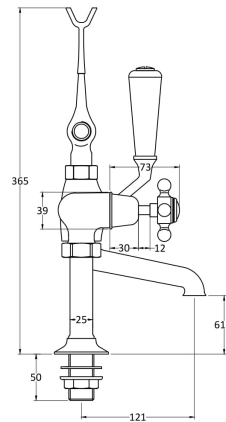

Sales Code: BC304DX

Description: Topaz Deck Bsm W/ Shower Kit

Product Dimensions

Height (mm):	320
Width (mm):	350
Depth (mm):	155
Length (mm):	
Nett Weight (kg):	4.7

Packaging Dimensions

Height (mm):	150
Width (mm):	232
Depth (mm):	330
Gross Weight (kg):	4.9

Packaging Data

Box Colour:	White Cardboard Box
Box Qty:	1
Label Size:	100 x 50
Label Colour:	White Label
Label Qty:	1

Outer Box Dimensions (If Applicable)

Height (mm):	320
Width (mm):	345
Depth (mm):	520
Length (mm):	

Gross Weight (kg):	
Barcode:	5055275830741

Product Details

Country of Origin:	United Kingdom
Fitting Instruction:	Yes
Product Material:	Brass
Control Type:	Manual
Waste Included:	Waste Not Included
Waste Type:	Not Applicable
WRAS Approval: No	Approval No: N/A
Valve/Cartridge Type:	1/4 Turn Ceramic Disc
Colour/Finish:	Chrome
Mount Type:	Deck
Operating Pressure (bar):	0.2

Flow Rates: (Litres Per Min)	0.1 bar: 10.6 0.5 bar: 28.6 1 bar: 41.4 2 bar: 59 3 bar: 72.8
Pipe Size:	22 mm (3/4" Bsp)
Pipe Centres:	196mm