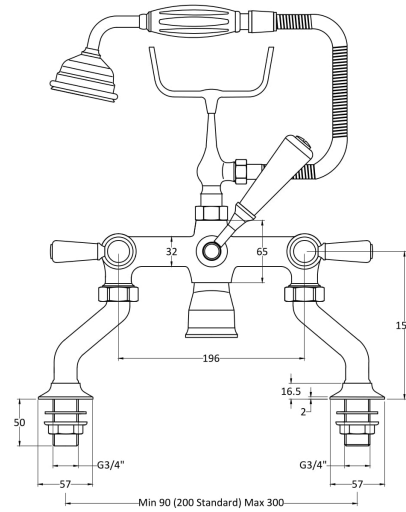

Sales Code: BC304HL

Description: Topaz Lever Bath Shower Mixer

Product Dimensions

Height (mm):	320
Width (mm):	350
Depth (mm):	155
Length (mm):	
Nett Weight (kg):	4.7

Packaging Dimensions

Height (mm):	150
Width (mm):	232
Depth (mm):	330
Gross Weight (kg):	4.9

Packaging Data

Box Colour:	White Cardboard Box
Box Qty:	1
Label Size:	100 x 50
Label Colour:	White Label
Label Qty:	1

Outer Box Dimensions (If Applicable)

Height (mm):	330
Width (mm):	520
Depth (mm):	360
Length (mm):	

Gross Weight (kg):	
Barcode:	5055275871492

Product Details

Country of Origin:	United Kingdom
Fitting Instruction:	Yes
Product Material:	Brass
Control Type:	Manual
Waste Included:	Waste Not Included
Waste Type:	Not Applicable
WRAS Approval: No	Approval No: N/A
Valve/Cartridge Type:	1/4 Turn Ceramic Disc
Colour/Finish:	Chrome
Mount Type:	Deck
Operating Pressure (bar):	0.2

Flow Rates: (Litres Per Min)	0.1 bar: 10.6 0.5 bar: 28.6 1 bar: 41.4 2 bar: 59 3 bar: 72.8
Pipe Size:	22 mm (3/4" Bsp)
Pipe Centres:	90-300mm