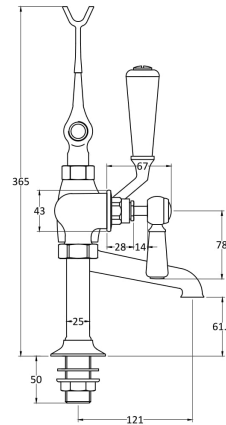

Sales Code: BC304HL

Description: Topaz Lever Bath Shower Mixer

Product Dimensions

Height (mm):	320
Width (mm):	350
Depth (mm):	155
Length (mm):	
Nett Weight (kg):	4.7

Packaging Dimensions

Height (mm):	150
Width (mm):	232
Depth (mm):	330
Gross Weight (kg):	4.9

Packaging Data

Box Colour:	White Cardboard Box
Box Qty:	1
Label Size:	100 x 50
Label Colour:	White Label
Label Qty:	1

Outer Box Dimensions (If Applicable)

Height (mm):	330
Width (mm):	520
Depth (mm):	360
Length (mm):	

Gross Weight (kg):	
Barcode:	5055275871492

Product Details

Country of Origin:	United Kingdom
Fitting Instruction:	Yes
Product Material:	Brass
Control Type:	Manual
Waste Included:	Waste Not Included
Waste Type:	Not Applicable
WRAS Approval: No	Approval No: N/A
Valve/Cartridge Type:	1/4 Turn Ceramic Disc
Colour/Finish:	Chrome
Mount Type:	Deck
Operating Pressure (bar):	0.2

Flow Rates: (Litres Per Min)	0.1 bar: 10.6 0.5 bar: 28.6 1 bar: 41.4 2 bar: 59 3 bar: 72.8
Pipe Size:	22 mm (3/4" Bsp)
Pipe Centres:	90-300mm