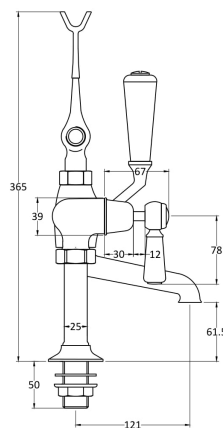

### Product Dimensions

Height (mm):	320
Width (mm):	350
Depth (mm):	155
Length (mm):	
Nett Weight (kg):	4.7

### Packaging Dimensions

Height (mm):	150
Width (mm):	232
Depth (mm):	330
Gross Weight (kg):	4.9

### Outer Box Dimensions (If Applicable)

Height (mm):	330
Width (mm):	520
Depth (mm):	360
Length (mm):	

Flow Rates: (Litres Per Min)	0.1 bar: 10.6 0.5 bar: 28.6 1 bar: 41.4 2 bar: 59 3 bar: 72.8
Pipe Size:	22 mm (3/4" Bsp)
Pipe Centres:	90-300mm