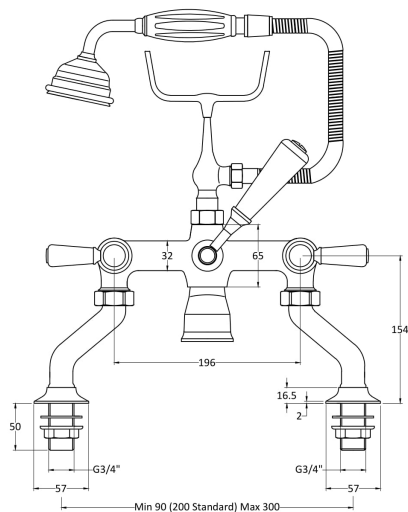

### Product Dimensions

Height (mm):	320
Width (mm):	350
Depth (mm):	155
Length (mm):	
Nett Weight (kg):	4.7

### Packaging Dimensions

Height (mm):	150
Width (mm):	232
Depth (mm):	330
Gross Weight (kg):	4.9

### Outer Box Dimensions (If Applicable)

Height (mm):	330
Width (mm):	520
Depth (mm):	360
Length (mm):	

Flow Rates: (Litres Per Min)	0.1 bar: 10.6 0.5 bar: 28.6 1 bar: 41.4 2 bar: 59 3 bar: 72.8
Pipe Size:	22 mm (3/4" Bsp)
Pipe Centres:	90-300mm