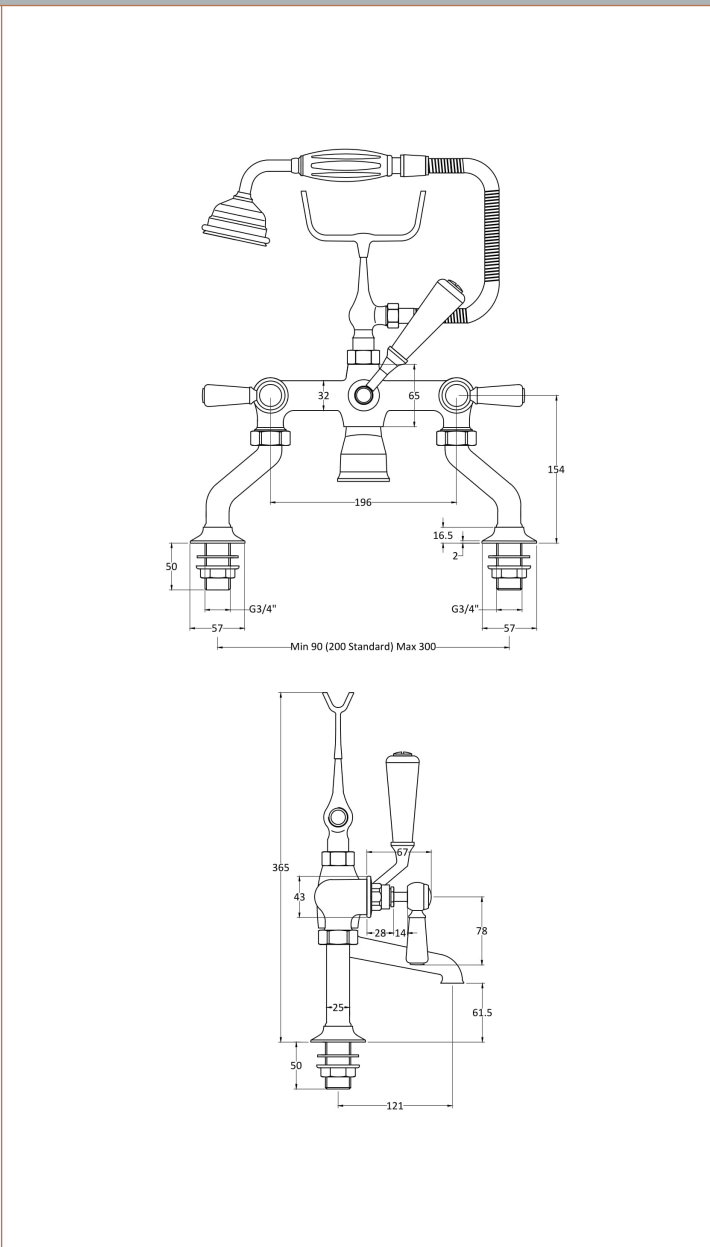

Sales Code: BC404HL

Description: Topaz Black Hex Lever Bath Shower Mixer

**Product Dimensions**

Height (mm):	320
Width (mm):	350
Depth (mm):	155
Length (mm):	
Nett Weight (kg):	4.7

**Packaging Dimensions**

Height (mm):	150
Width (mm):	232
Depth (mm):	330
Gross Weight (kg):	4.9

**Packaging Data**

Box Colour:	White Cardboard Box
Box Qty:	1
Label Size:	100 x 50
Label Colour:	White Label
Label Qty:	1

**Outer Box Dimensions (If Applicable)**

Height (mm):	330
Width (mm):	520
Depth (mm):	360
Length (mm):	
Gross Weight (kg):	
Barcode:	5055275871553

**Product Details**

Country of Origin:	United Kingdom
Fitting Instruction:	Yes
Product Material:	Brass
Control Type:	Manual
Waste Included:	Waste Not Included
Waste Type:	Not Applicable
WRAS Approval: No	Approval No: N/A
Valve/Cartridge Type:	1/4 Turn Ceramic Disc
Colour/Finish:	Chrome
Mount Type:	Deck
Operating Pressure (bar):	0.2

Flow Rates: (Litres Per Min)	0.1 bar: 10.6 0.5 bar: 28.6 1 bar: 41.4 2 bar: 59 3 bar: 72.8
Pipe Size:	22 mm (3/4" Bsp)
Pipe Centres:	90-300mm