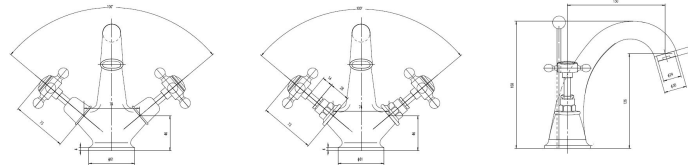

Sales Code: BC805HX

Description: Topaz Mono Basin Mixer

Product Dimensions

Height (mm):	172
Width (mm):	215
Depth (mm):	185
Length (mm):	
Nett Weight (kg):	2.2

Packaging Dimensions

Height (mm):	125
Width (mm):	220
Depth (mm):	390
Gross Weight (kg):	2.4

Packaging Data

Box Colour:	White Cardboard Box
Box Qty:	1
Label Size:	100 x 50
Label Colour:	White Label
Label Qty:	1

Outer Box Dimensions (If Applicable)

Height (mm):	395
Width (mm):	415
Depth (mm):	440
Length (mm):	

Gross Weight (kg):	
Barcode:	5056462603360

Product Details

Country of Origin:	China
Fitting Instruction:	No
Product Material:	Brass
Control Type:	Manual
Waste Included:	Waste Included
Waste Type:	Pop-Up
WRAS Approval:	Approval No: N/A
Valve/Cartridge Type:	1/4 Turn Ceramic Disc
Colour/Finish:	Brushed Brass
Mount Type:	Deck
Operating Pressure (bar):	0.1
Flow Rates: (Litres Per Min)	0.1 bar: 6,4 0.5 bar: 16,2 1 bar: 23,4 2 bar: 33,5 3 bar: 41
Pipe Size:	15 mm (1/2" Bsp)
Pipe Centres:	N/A