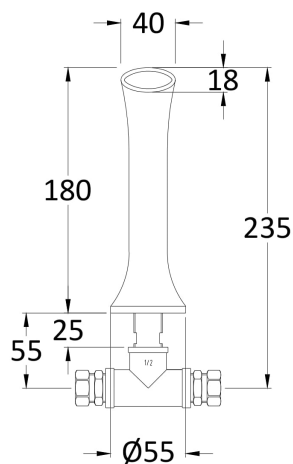

Sales Code: BC817HX

Description: Wall Mount 3Th Basin Tap Hex Crosshead

Product Dimensions

Height (mm):	55
Width (mm):	55
Depth (mm):	180
Length (mm):	
Nett Weight (kg):	2

Packaging Dimensions

Height (mm):	65
Width (mm):	350
Depth (mm):	213
Gross Weight (kg):	2

Packaging Data

Box Colour:	White Cardboard Box
Box Qty:	1
Label Size:	100 x 50
Label Colour:	White Label
Label Qty:	1

Outer Box Dimensions (If Applicable)

Height (mm):	
Width (mm):	
Depth (mm):	
Length (mm):	
Gross Weight (kg):	
Barcode:	5056462603384

Product Details

Country of Origin:	China
Fitting Instruction:	No
Product Material:	Brass
Control Type:	Manual
Waste Included:	Waste Not Included
Waste Type:	Not Applicable
WRAS Approval: No	Approval No: N/A
Valve/Cartridge Type:	1/4 Turn Ceramic Disc
Colour/Finish:	Brushed Brass
Mount Type:	Wall
Operating Pressure (bar):	0.1
Flow Rates: (Litres Per Min)	0.1 bar: 8 0.5 bar: 19,3 1 bar: 27,5 2 bar: 39,4 3 bar: 47,8
Pipe Size:	15 mm (1/2" Bsp)
Pipe Centres:	N/A