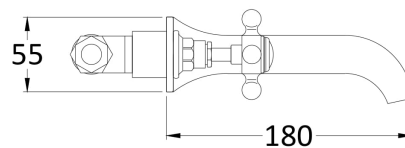

Sales Code: BC817HX

Description: Wall Mount 3Th Basin Tap Hex Crosshead

Product Dimensions

Height (mm):	55
Width (mm):	55
Depth (mm):	180
Length (mm):	
Nett Weight (kg):	2

Packaging Dimensions

Height (mm):	65
Width (mm):	350
Depth (mm):	213
Gross Weight (kg):	2

Packaging Data

Box Colour:	White Cardboard Box
Box Qty:	1
Label Size:	100 x 50
Label Colour:	White Label
Label Qty:	1

Outer Box Dimensions (If Applicable)

Height (mm):	
Width (mm):	
Depth (mm):	
Length (mm):	
Gross Weight (kg):	
Barcode:	5056462603384

Product Details

Country of Origin:	China
Fitting Instruction:	No
Product Material:	Brass
Control Type:	Manual
Waste Included:	Waste Not Included
Waste Type:	Not Applicable
WRAS Approval: No	Approval No: N/A
Valve/Cartridge Type:	1/4 Turn Ceramic Disc
Colour/Finish:	Brushed Brass
Mount Type:	Wall
Operating Pressure (bar):	0.1
Flow Rates: (Litres Per Min)	0.1 bar: 8 0.5 bar: 19,3 1 bar: 27,5 2 bar: 39,4 3 bar: 47,8
Pipe Size:	15 mm (1/2" Bsp)
Pipe Centres:	N/A