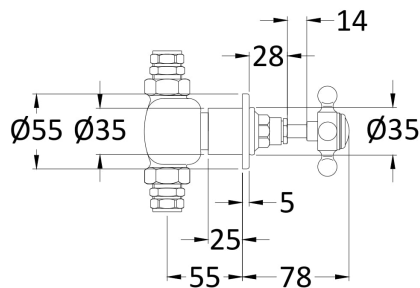

Sales Code: BC817HX

Description: Wall Mount 3Th Basin Tap Hex Crosshead

Product Dimensions

Height (mm):	55
Width (mm):	55
Depth (mm):	180
Length (mm):	
Nett Weight (kg):	2

Packaging Dimensions

Height (mm):	65
Width (mm):	350
Depth (mm):	213
Gross Weight (kg):	2

Packaging Data

Box Colour:	White Cardboard Box
Box Qty:	1
Label Size:	100 x 50
Label Colour:	White Label
Label Qty:	1

Outer Box Dimensions (If Applicable)

Height (mm):	
Width (mm):	
Depth (mm):	
Length (mm):	
Gross Weight (kg):	
Barcode:	5056462603384

Product Details

Country of Origin:	China
Fitting Instruction:	No
Product Material:	Brass
Control Type:	Manual
Waste Included:	Waste Not Included
Waste Type:	Not Applicable
WRAS Approval: No	Approval No: N/A
Valve/Cartridge Type:	1/4 Turn Ceramic Disc
Colour/Finish:	Brushed Brass
Mount Type:	Wall
Operating Pressure (bar):	0.1
Flow Rates: (Litres Per Min)	0.1 bar: 8 0.5 bar: 19,3 1 bar: 27,5 2 bar: 39,4 3 bar: 47,8
Pipe Size:	15 mm (1/2" Bsp)
Pipe Centres:	N/A