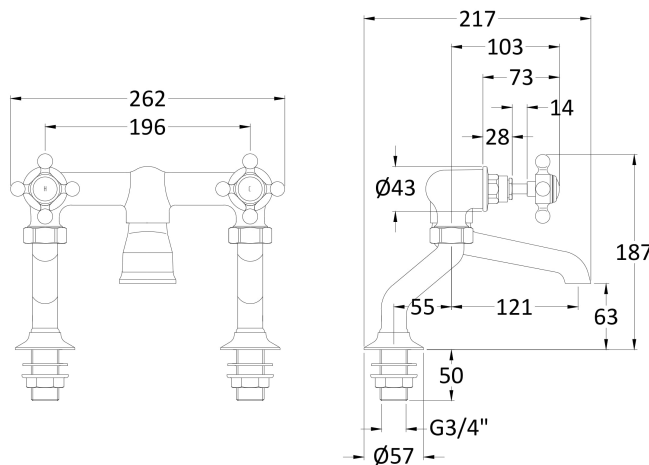

**Sales Code:** BC803HX

**Description:** Deck Mount Bath Filler Hex Crosshead

**Product Dimensions**

Height (mm):	187
Width (mm):	262
Depth (mm):	217
Length (mm):	
Nett Weight (kg):	2.3

**Packaging Dimensions**

Height (mm):	125
Width (mm):	250
Depth (mm):	200
Gross Weight (kg):	2.3

**Packaging Data**

Box Colour:	White Cardboard Box
Box Qty:	1
Label Size:	100 x 50
Label Colour:	White Label
Label Qty:	1

**Outer Box Dimensions (If Applicable)**

Height (mm):	200
Width (mm):	250
Depth (mm):	125
Length (mm):	
Gross Weight (kg):	
Barcode:	5056462603391

**Product Details**

Country of Origin:	China
Fitting Instruction:	No
Product Material:	Brass
Control Type:	Manual
Waste Included:	Waste Not Included
Waste Type:	Not Applicable
WRAS Approval: No	Approval No: N/A
Valve/Cartridge Type:	1/4 Turn Ceramic Disc
Colour/Finish:	Brushed Brass
Mount Type:	Deck
Operating Pressure (bar):	0.2

Flow Rates: (Litres Per Min)	0.1 bar: 10	0.5 bar: 36.2	1 bar: 53	2 bar: 75.7	3 bar: 92
Pipe Size:	22 mm (3/4" Bsp)				
Pipe Centres:	90-300mm				