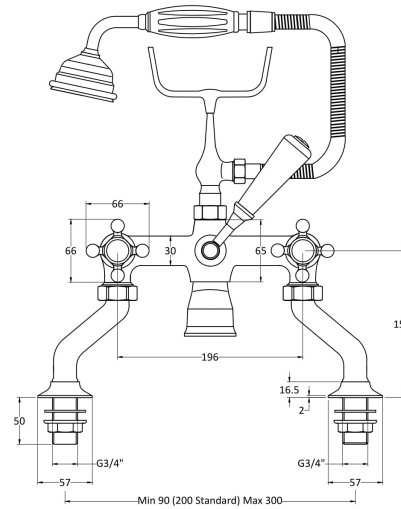

Sales Code: BC804HX

Description: Topaz Deck Bsm W/ Shower Kit

Product Dimensions

Height (mm):	320
Width (mm):	350
Depth (mm):	155
Length (mm):	
Nett Weight (kg):	4.7

Packaging Dimensions

Height (mm):	150
Width (mm):	232
Depth (mm):	330
Gross Weight (kg):	4.9

Packaging Data

Box Colour:	White Cardboard Box
Box Qty:	1
Label Size:	100 x 50
Label Colour:	White Label
Label Qty:	1

Outer Box Dimensions (If Applicable)

Height (mm):	320
Width (mm):	345
Depth (mm):	520
Length (mm):	
Gross Weight (kg):	23
Barcode:	5056462603407

Product Details

Country of Origin:	China
Fitting Instruction:	No
Product Material:	Brass
Control Type:	Manual
Waste Included:	Waste Not Included
Waste Type:	Not Applicable
WRAS Approval: No	Approval No: N/A
Valve/Cartridge Type:	1/4 Turn Ceramic Disc
Colour/Finish:	Brushed Brass
Mount Type:	Deck
Operating Pressure (bar):	0.2

Flow Rates: (Litres Per Min)	0.1 bar: 10.6 0.5 bar: 28.6 1 bar: 41.4 2 bar: 59 3 bar: 72.8
Pipe Size:	22 mm (3/4" Bsp)
Pipe Centres:	90-300mm