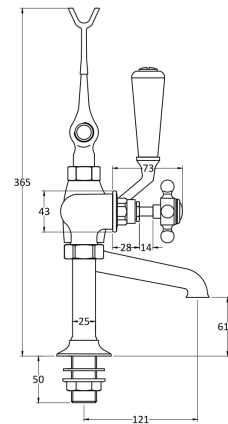

Sales Code: BC804HX

Description: Topaz Deck Bsm W/ Shower Kit

Product Dimensions

Height (mm):	320
Width (mm):	350
Depth (mm):	155
Length (mm):	
Nett Weight (kg):	4.7

Packaging Dimensions

Height (mm):	150
Width (mm):	232
Depth (mm):	330
Gross Weight (kg):	4.9

Packaging Data

Box Colour:	White Cardboard Box
Box Qty:	1
Label Size:	100 x 50
Label Colour:	White Label
Label Qty:	1

Outer Box Dimensions (If Applicable)

Height (mm):	320
Width (mm):	345
Depth (mm):	520
Length (mm):	
Gross Weight (kg):	23
Barcode:	5056462603407

Product Details

Country of Origin:	China
Fitting Instruction:	No
Product Material:	Brass
Control Type:	Manual
Waste Included:	Waste Not Included
Waste Type:	Not Applicable
WRAS Approval: No	Approval No: N/A
Valve/Cartridge Type:	1/4 Turn Ceramic Disc
Colour/Finish:	Brushed Brass
Mount Type:	Deck
Operating Pressure (bar):	0.2

Flow Rates: (Litres Per Min)	0.1 bar: 10.6 0.5 bar: 28.6 1 bar: 41.4 2 bar: 59 3 bar: 72.8
Pipe Size:	22 mm (3/4" Bsp)
Pipe Centres:	90-300mm