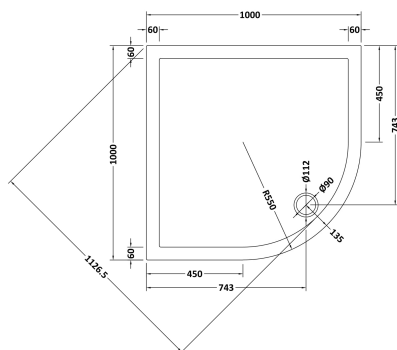

**Sales Code:** TR71107

**Description:** Quad Tray 1000 X 1000

**Product Dimensions**

Length (mm):  
 Width (mm):  
 Height (mm):  
 Nett Weight (kg): 25

**Packaging Dimensions**

Length (mm): 1040  
 Width (mm): 1040  
 Height (mm): 85  
 Gross Weight (kg): 25

**Packaging Data**

Box Colour:  
 Box Qty:  
 Label Size: x  
 Label Colour:  
 Label Qty:

**Outer Box Dimensions (If Applicable)**

Length (mm):  
 Width (mm):  
 Height (mm):  
 Gross Weight (kg):  
 Barcode: 5056211813361

**Product Details**

Country of Origin: United Kingdom  
 Fitting Instruction: No  
 CE Certification:  
 Colour/Finish:  
 Product Material:  
 Material Colour Reference:  
 Radius:  
 Waste Required (mm):  
 Compatible with Leg Kit: