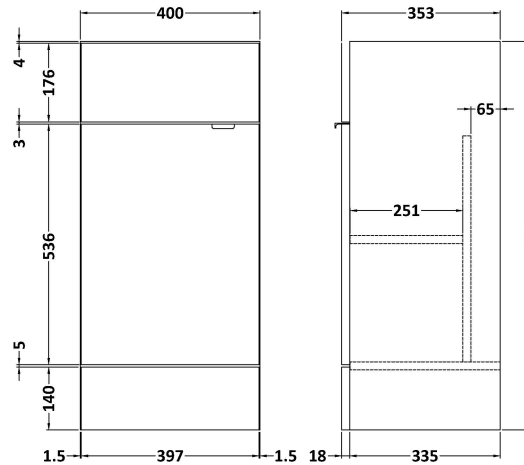

Sales Code: OFF904

Description: 400 Vanity Unit (355mm Deep)

Product Dimensions

| | |
|-------------------|------|
| Height (mm): | 864 |
| Width (mm): | 400 |
| Depth (mm): | 355 |
| Nett Weight (kg): | 15.5 |

Packaging Dimensions

| | |
|--------------------|-----|
| Height (mm): | 375 |
| Width (mm): | 425 |
| Depth (mm): | 900 |
| Gross Weight (kg): | 16 |

Packaging Data

| | |
|---------------|---------------------|
| Box Colour: | Brown Cardboard Box |
| Box Qty: | 1 |
| Label Size: | 100 x 50 |
| Label Colour: | White Label |
| Label Qty: | 2 |

Outer Box Dimensions (If Applicable)

| | |
|--------------------|---------------|
| Height (mm): | |
| Width (mm): | |
| Depth (mm): | |
| Gross Weight (kg): | |
| Barcode: | 5055275873427 |

Product Details