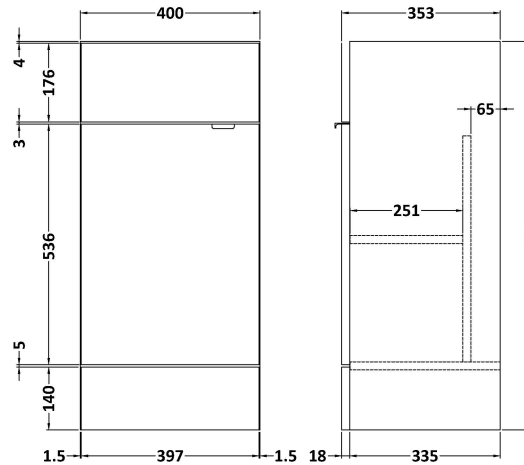

Sales Code: OFF904

Description: 400 Vanity Unit (355mm Deep)

Product Dimensions

Height (mm):	864
Width (mm):	400
Depth (mm):	355
Nett Weight (kg):	15.5

Packaging Dimensions

Height (mm):	375
Width (mm):	425
Depth (mm):	900
Gross Weight (kg):	16

Packaging Data

Box Colour:	Brown Cardboard Box
Box Qty:	1
Label Size:	100 x 50
Label Colour:	White Label
Label Qty:	2

Outer Box Dimensions (If Applicable)

Height (mm):	
Width (mm):	
Depth (mm):	
Gross Weight (kg):	
Barcode:	5055275873427

Product Details

Country of Origin:	China
Fitting Instruction:	No
CE Certification:	N/A
FSC Certified Materials:	Yes
Colour:	Gloss Grey
Construction Method:	Cam & Wood Dowel
Construction Type:	Rigid
Cabinet Finish:	MFC Painted Gloss
Fascia Finish:	MFC Painted Gloss
Cabinet Thickness (mm):	16
Fascia Thickness (mm):	18
Drawer Included:	No
Drawer Type:	Not Applicable
No of Shelves:	1
Hinge Type:	95 Degree Clip-On Soft Close
Hinge Included:	Yes
Adjustable Legs:	No
Fixings Included:	Yes
Handle Style:	Contemporary
Waste Shroud:	No
Handle Included:	Yes
Handle Type:	Wrapover