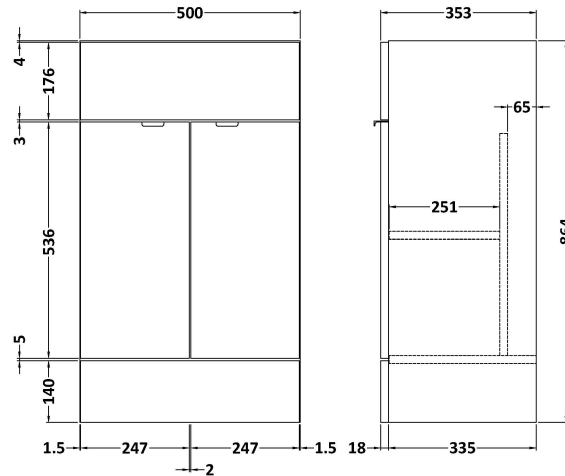

Sales Code: OFF906

Description: 500 Vanity Unit (355mm Deep)

Product Dimensions

Height (mm):	864
Width (mm):	500
Depth (mm):	355
Nett Weight (kg):	18

Packaging Dimensions

Height (mm):	375
Width (mm):	525
Depth (mm):	900
Gross Weight (kg):	18.5

Packaging Data

Box Colour:	Brown Cardboard Box
Box Qty:	1
Label Size:	100 x 50
Label Colour:	White Label
Label Qty:	2

Outer Box Dimensions (If Applicable)

Height (mm):	
Width (mm):	
Depth (mm):	
Gross Weight (kg):	
Barcode:	5055275873441

Product Details

Country of Origin:	China
Fitting Instruction:	No
CE Certification:	N/A
FSC Certified Materials:	Yes
Colour:	Gloss Grey
Construction Method:	Cam & Wood Dowel
Construction Type:	Rigid
Cabinet Finish:	MFC Painted Gloss
Fascia Finish:	MFC Painted Gloss
Cabinet Thickness (mm):	16
Fascia Thickness (mm):	18
Drawer Included:	No
Drawer Type:	Not Applicable
No of Shelves:	1
Hinge Type:	95 Degree Clip-On Soft Close
Hinge Included:	Yes
Adjustable Legs:	No
Fixings Included:	Yes
Handle Style:	Contemporary
Waste Shroud:	No
Handle Included:	Yes
Handle Type:	Wrapover