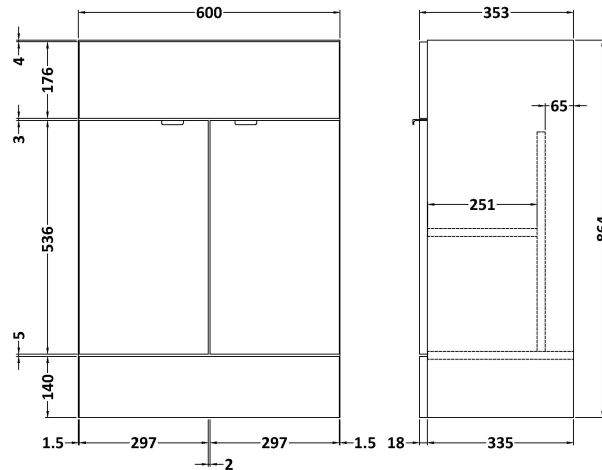

Sales Code: OFF908

Description: 600 Vanity Unit (355mm Deep)

Product Dimensions

Height (mm):	864
Width (mm):	600
Depth (mm):	355
Nett Weight (kg):	20.5

Packaging Dimensions

Height (mm):	375
Width (mm):	625
Depth (mm):	900
Gross Weight (kg):	21

Packaging Data

Box Colour:	Brown Cardboard Box
Box Qty:	1
Label Size:	100 x 50
Label Colour:	White Label
Label Qty:	2

Outer Box Dimensions (If Applicable)

Height (mm):	
Width (mm):	
Depth (mm):	
Gross Weight (kg):	
Barcode:	5055275873465

Product Details

Country of Origin:	China
Fitting Instruction:	No
CE Certification:	N/A
FSC Certified Materials:	Yes
Colour:	Gloss Grey
Construction Method:	Cam & Wood Dowel
Construction Type:	Rigid
Cabinet Finish:	MFC Painted Gloss
Fascia Finish:	MFC Painted Gloss
Cabinet Thickness (mm):	16
Fascia Thickness (mm):	18
Drawer Included:	No
Drawer Type:	Not Applicable
No of Shelves:	1
Hinge Type:	95 Degree Clip-On Soft Close
Hinge Included:	Yes
Adjustable Legs:	No
Fixings Included:	Yes
Handle Style:	Contemporary
Waste Shroud:	No
Handle Included:	Yes
Handle Type:	Wrapover