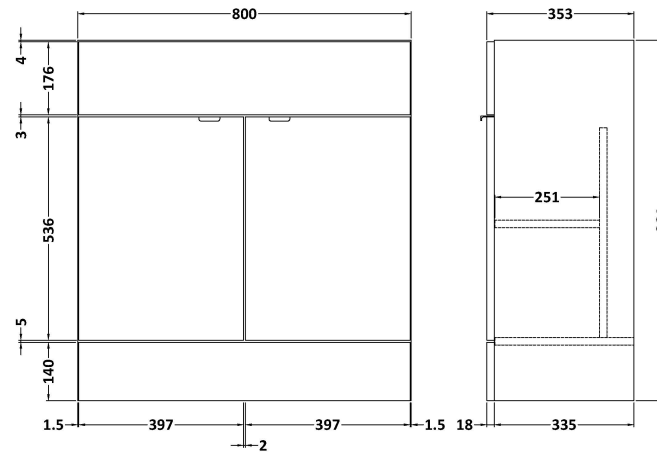

Sales Code: OFF909

Description: 800 Vanity Unit (355mm Deep)

### Product Dimensions

Height (mm):	864
Width (mm):	800
Depth (mm):	355
Nett Weight (kg):	24.5

### Packaging Dimensions

Height (mm):	375
Width (mm):	825
Depth (mm):	900
Gross Weight (kg):	25

### Outer Box Dimensions (If Applicable)

Height (mm):	
Width (mm):	
Depth (mm):	
Gross Weight (kg):	
Barcode:	5055275873489