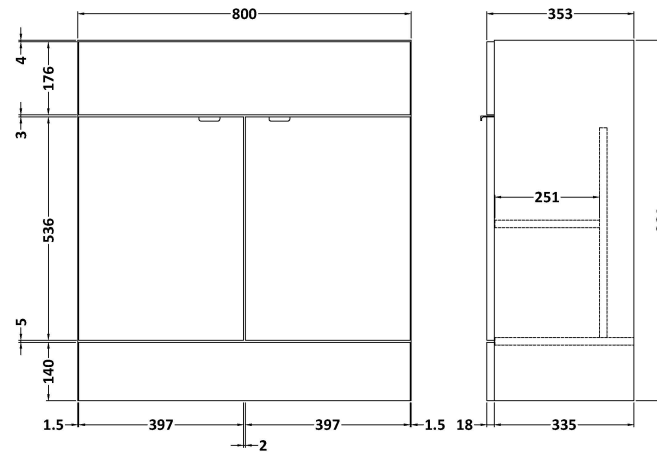

### Product Dimensions

Height (mm):	864
Width (mm):	800
Depth (mm):	355
Nett Weight (kg):	24.5

### Packaging Dimensions

Height (mm):	900
Width (mm):	825
Depth (mm):	375
Gross Weight (kg):	25

### Packaging Data

Box Colour:	Brown Cardboard Box
Box Qty:	1
Label Size:	100 x 50
Label Colour:	Not Applicable
Label Qty:	0

### Outer Box Dimensions (If Applicable)

Height (mm):	
Width (mm):	
Depth (mm):	
Gross Weight (kg):	
Barcode:	5055275868782