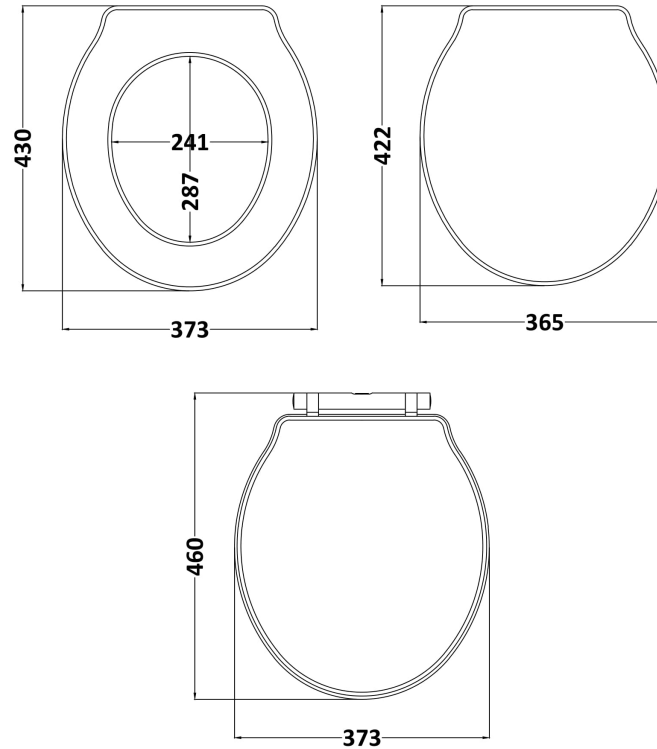

**Sales Code:** NLS198

**Description:** Traditional Toilet Seat (Chancery)

**Product Dimensions**

Length (mm):	460
Width (mm):	373
Height (mm):	60
Nett Weight (kg):	3.2

**Packaging Dimensions**

Length (mm):	475
Width (mm):	395
Height (mm):	70
Gross Weight (kg):	3.4

**Packaging Data**

Box Colour:	Brown Cardboard Box
Box Qty:	1
Label Size:	100 x 50
Label Colour:	White Label
Label Qty:	2

**Outer Box Dimensions (If Applicable)**

Length (mm):	65
Width (mm):	380
Height (mm):	375
Gross Weight (kg):	
Barcode:	5055369056781

**Product Details**

Country of Origin:	Ireland
Fitting Instruction:	No
CE Certification:	Yes
Product Material:	Mdf Vinyl
Seat Type:	Round
Seat Function:	Soft Close
Hinge Centres (Min):	150
Hinge Centres (Max):	186
Hinge Material:	Zinc Alloy
Colour/Finish:	White
Fixing Method:	Quick Release